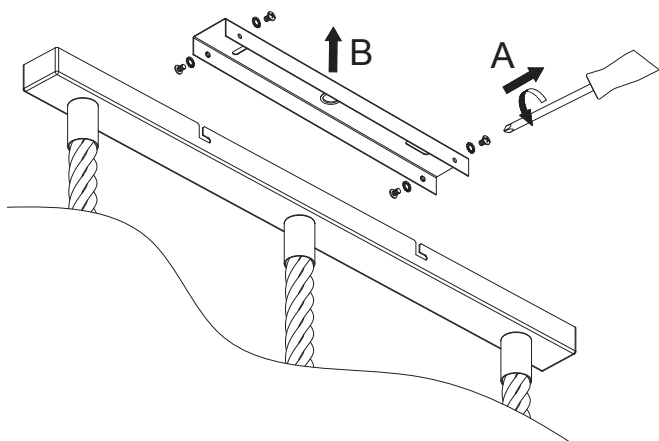

DAFINO

5990973/00 P19116B-3

4 025442 314924

LICHTQUELLE LIGHTING SOURCE	E27 3 X Max.40W or 3 x Max.12W LED	INKLUSIVE INCLUDED	
		NICHT INKLUSIVE NOT INCLUDED	✓

WERKZEUGE TOOLS		INKLUSIVE INCLUDED	
		NICHT INKLUSIVE NOT INCLUDED	✓
		NICHT NÖTIG NOT NECESSARY	

EISENWAREN HARDWARE		INKLUSIVE INCLUDED	✓
		NICHT INKLUSIVE NOT INCLUDED	
		NICHT NÖTIG NOT NECESSARY	

1