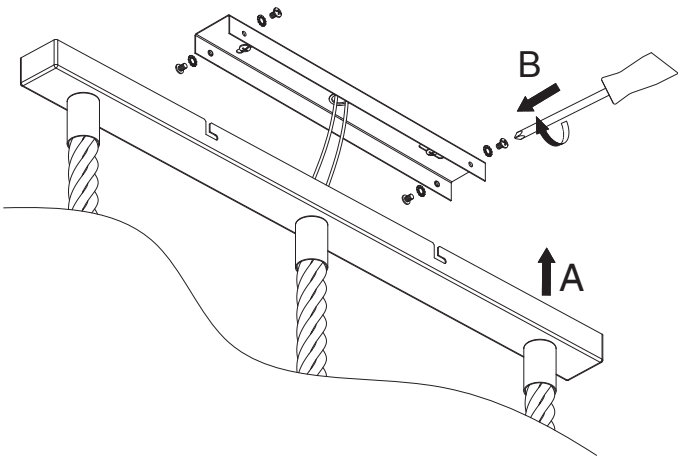

MONTAGE ANLEITUNG ASSEMBLY INSTRUCTION

DAFINO

5990973/00 P19116B-3

4 025442 314924

LICHTQUELLE LIGHTING SOURCE	E27 3 X Max.40W or 3 x Max.12W LED	INKLUSIVE INCLUDED	
		NICHT INKLUSIVE NOT INCLUDED	✓

WERKZEUGE TOOLS		INKLUSIVE INCLUDED	
		NICHT INKLUSIVE NOT INCLUDED	✓
		NICHT NÖTIG NOT NECESSARY	

EISENWAREN HARDWARE		INKLUSIVE INCLUDED	✓
		NICHT INKLUSIVE NOT INCLUDED	
		NICHT NÖTIG NOT NECESSARY	

1

2

3

4

5

6

7