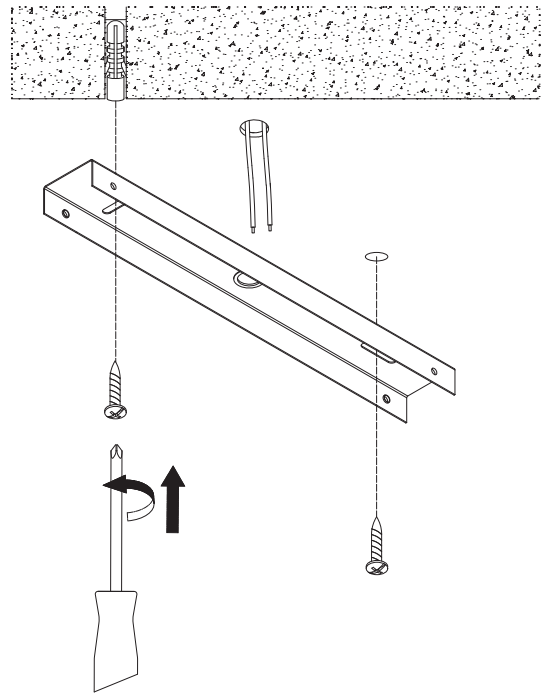

MONTAGE ANLEITUNG ASSEMBLY INSTRUCTION

DAFINO

5990973/00 P19116B-3

4 025442 314924

LICHTQUELLE LIGHTING SOURCE	E27 3 X Max.40W or 3 x Max.12W LED	INKLUSIVE INCLUDED	
		NICHT INKLUSIVE NOT INCLUDED	✓

WERKZEUGE TOOLS		INKLUSIVE INCLUDED	
		NICHT INKLUSIVE NOT INCLUDED	✓
		NICHT NÖTIG NOT NECESSARY	

EISENWAREN HARDWARE		INKLUSIVE INCLUDED	✓
		NICHT INKLUSIVE NOT INCLUDED	
		NICHT NÖTIG NOT NECESSARY	

1

2

3

4

5

6

7