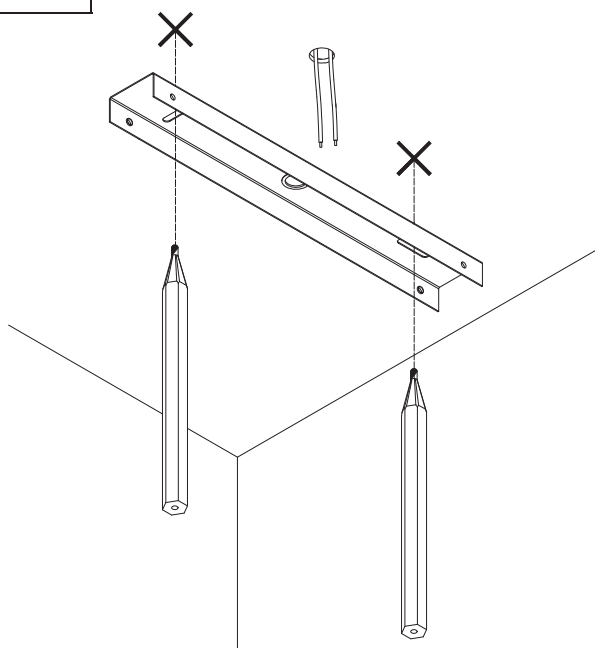

MONTAGE ANLEITUNG ASSEMBLY INSTRUCTION

DAFINO

5990973/00 P19116B-3

4 025442 314924

LICHTQUELLE LIGHTING SOURCE	E27 3 X Max.40W or 3 x Max.12W LED	INKLUSIVE INCLUDED	
		NICHT INKLUSIVE NOT INCLUDED	✓

WERKZEUGE TOOLS		INKLUSIVE INCLUDED	
		NICHT INKLUSIVE NOT INCLUDED	✓
		NICHT NÖTIG NOT NECESSARY	

EISENWAREN HARDWARE		INKLUSIVE INCLUDED	✓
		NICHT INKLUSIVE NOT INCLUDED	
		NICHT NÖTIG NOT NECESSARY	

1

2