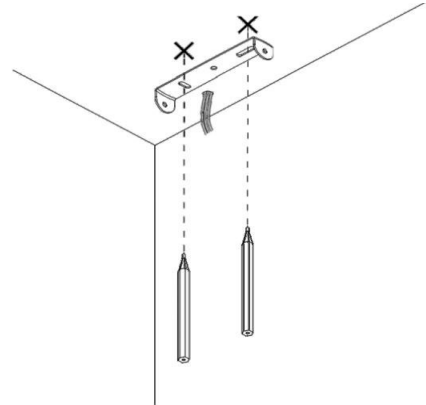

POCO line®
EXKLUSIV UND PREISWERT

MONTAGE ANLEITUNG ASSEMBLY INSTRUCTION

AURELIUS 4L
5540244-10 S0006-4 BK

LICHTQUELLE LIGHTING SOURCE	E14 4X Max. 40W	INKLUSIVE INCLUDED NICHT INKLUSIVE NOT INCLUDED	☒ ☐
WERKZEUGE TOOLS		INKLUSIVE INCLUDED NICHT INKLUSIVE NOT INCLUDED NICHT NOTIG NOT NECESSARY	☒ ☐
EISENWAREN HARDWARE	X2	X2 INKLUSIVE INCLUDED NICHT INKLUSIVE NOT INCLUDED NICHT NOTIG NOT NECESSARY	☒ ☐

1

2

3

4