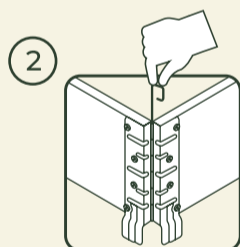

Build your own world!

PEFC Certified

This product is from sustainably managed forests

www.pefc.org

3 60 × 40 × 20 cm

2 80 × 60 × 20 cm

1 120 × 80 × 20 cm

EN Stepped raised bed in 3 levels made from sustainable Nordic softwood and zinc-coated steel. Made in Latvia.