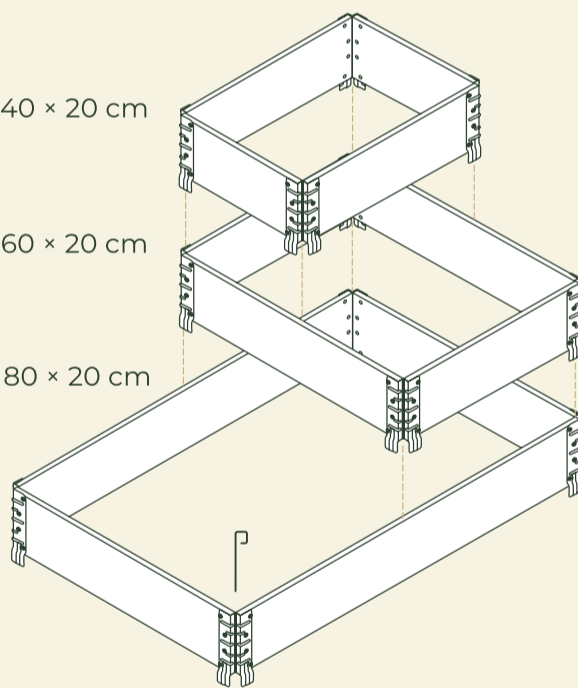

Build your own world!

PEFC Certified

This product is from sustainably managed forests

www.pefc.org

3 60 × 40 × 20 cm

2 80 × 60 × 20 cm

1 120 × 80 × 20 cm

EN Stepped raised bed in 3 levels made from sustainable Nordic softwood and zinc-coated steel. Made in Latvia.