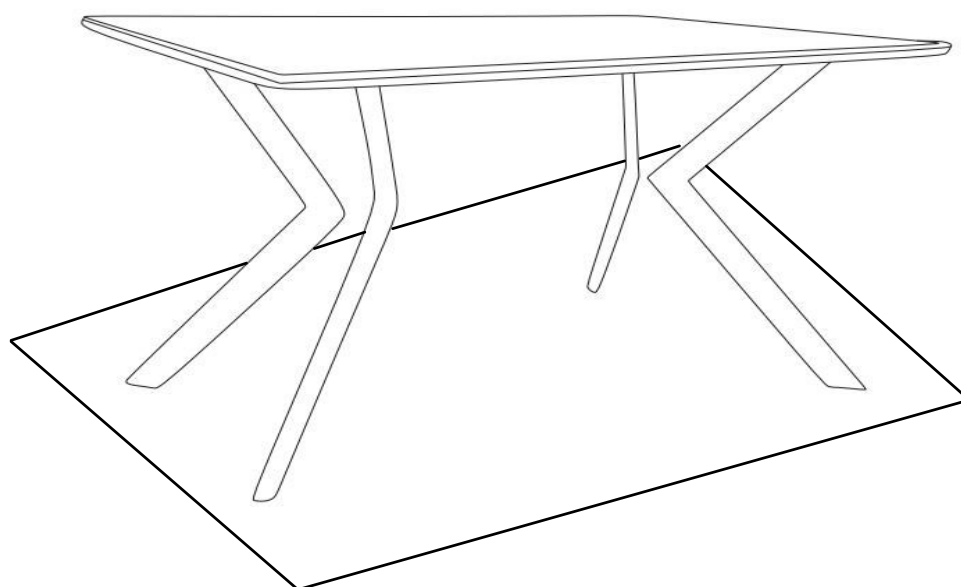

1

A x 16

M8x20mm

B x 16

M8

C x 1

2