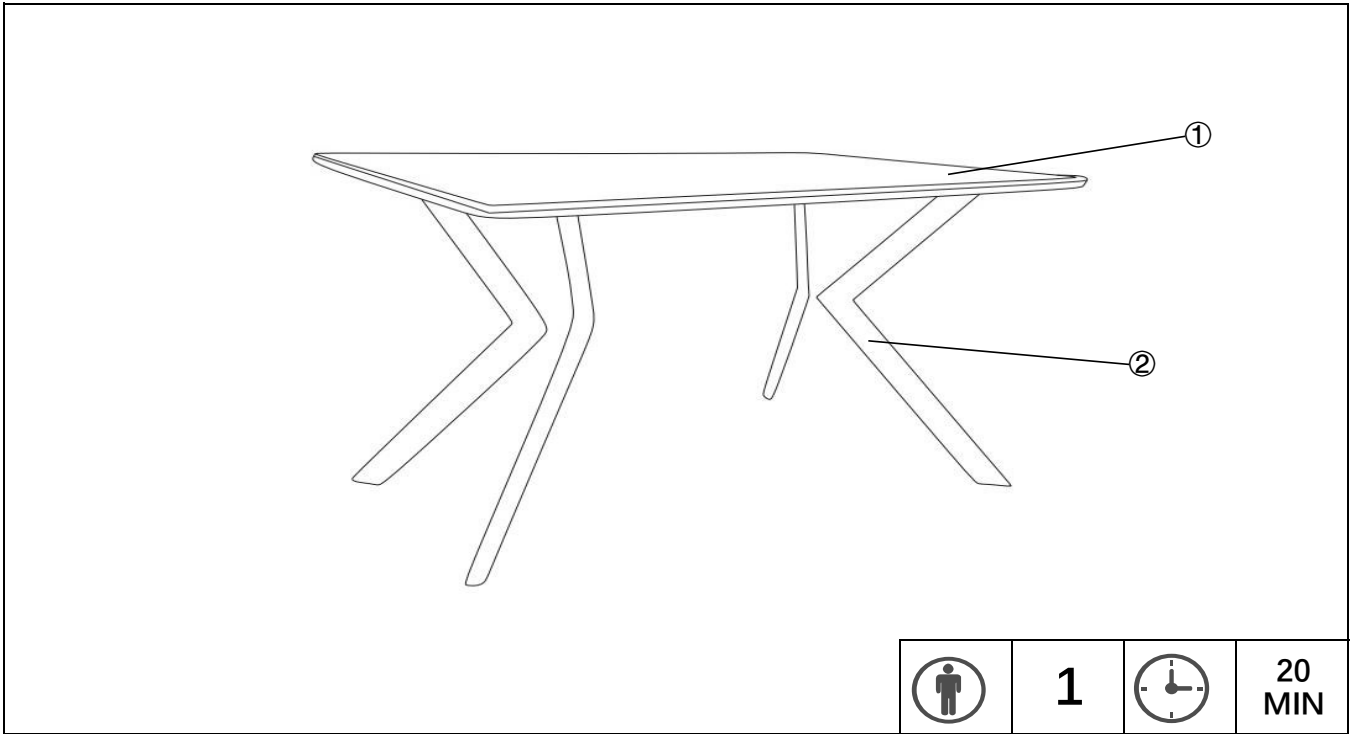

Do not move furniture that is loaded.

Nr. No.	ABMESSUNGEN SIZE	Menge Qty	KTN CTN
①	1200*800*25mm	x 1	1
②	750*370*90mm	x4	x1

Eisenwaren / Hardware

A x 16	B x 16	C x 1
		
M8x20mm	M8	

1

A x 16

M8x20mm

B x 16