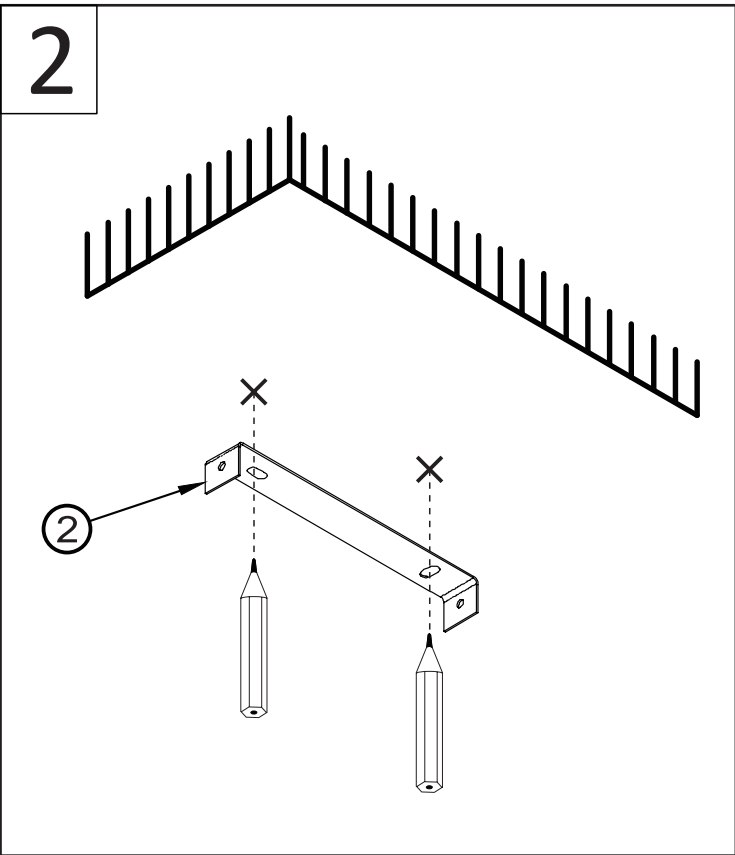

LICHTQUELLE LIGHTING SOURCE	230V~ 50Hz LED Max.12W	INKLUSIVE INCLUDED	☒
		NICHT INKLUSIVE NOT INCLUDED	☐

WERKZEUGE TOOLS		INKLUSIVE INCLUDED	☐
		NICHT INKLUSIVE NOT INCLUDED	☒
		NICHT NÖTIG NOT NECESSARY	☐

EISENWAREN HARDWARE		INKLUSIVE INCLUDED	☒
		NICHT INKLUSIVE NOT INCLUDED	☐
		NICHT NÖTIG NOT NECESSARY	☐