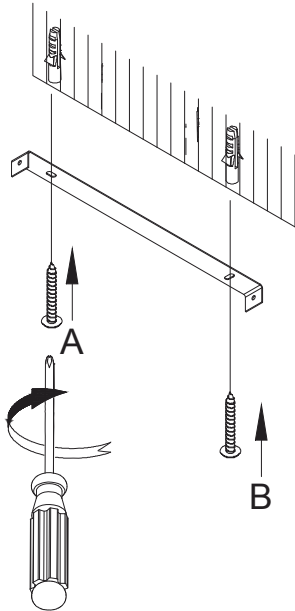

3

4

Dieses Produkt enthält eine Lichtquelle der Energieeffizienzklasse F.

Die Lichtquelle dieser Leuchte ist nicht austauschbar; erreicht die Lichtquelle das Ende ihrer Lebensdauer, so ist die gesamte Leuchte zu ersetzen.

This product contains a light source of energy efficiency class F.

The light source of this luminaire is not replaceable; when the light source reaches its end of life the whole luminaire shall be replaced.

Die Leuchte muss durch eine qualifizierte Person gemäß den nationalen Vorschriften installiert werden.

The luminaire shall only be installed by a qualified technician in accordance with national rules.

Au cours du processus de fabrication, la source lumineuse est fixée au luminaire dans un environnement de production exigeant, avec des outils propriétaires, pour garantir la sécurité des utilisateurs et la conformité aux exigences de sécurité. Elle est donc non-remplaçable sans altération du produit et des règles de sécurité en vigueur.

During the manufacturing process, the light source has been fixed to the lighting product in a demanding production environment, with dedicated industrial tools, to ensure the user's safety and the compliance to safety requirements. The light source is non-replaceable without altering the lighting product and the current safety rules.