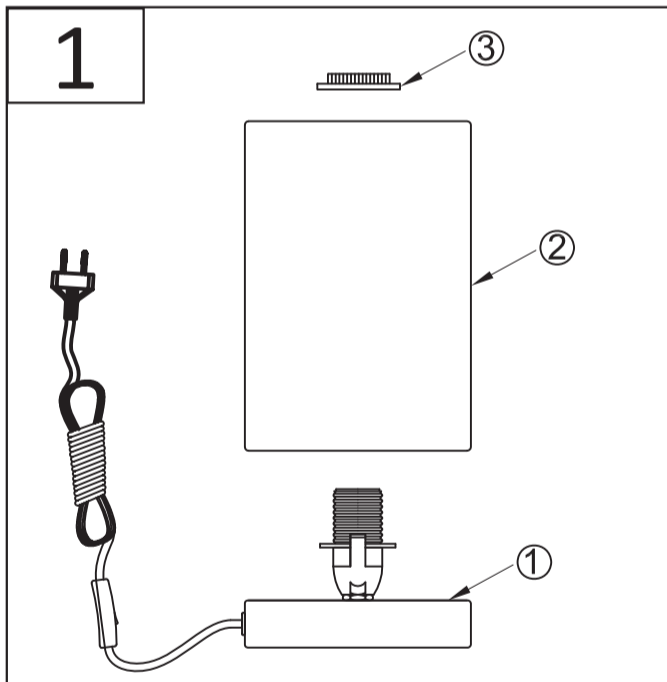

MONTAGE ANLEITUNG ASSEMBLY INSTRUCTIONS

ROBIN

**5946992/00 / 5946992/01
Y2192329-2T3 / Y2192329-2T1**

LICHTQUELLE LIGHTING SOURCE	E14 Max. 15W LED	INKLUSIVE INCLUDED	
		NICHT INKLUSIVE NOT INCLUDED	✓

EISENWAREN HARDWARE	 X1	INKLUSIVE INCLUDED	✓
		NICHT INKLUSIVE NOT INCLUDED	
		NICHT NÖTIG NOT NECESSARY	