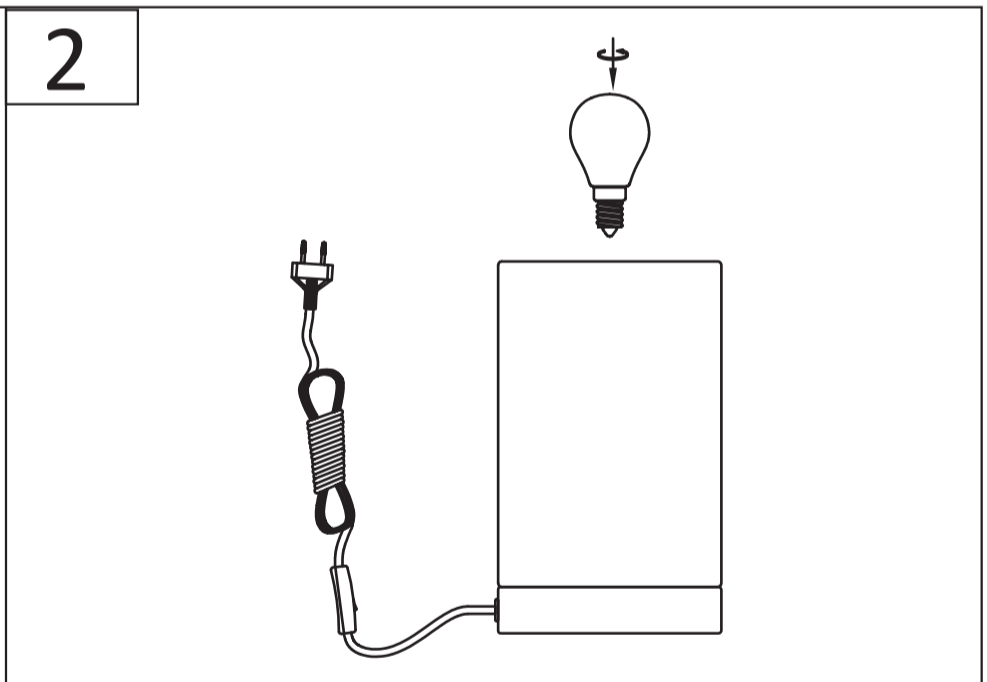

MONTAGE ANLEITUNG ASSEMBLY INSTRUCTIONS

ROBIN

**5946992/00 / 5946992/01
Y2192329-2T3 / Y2192329-2T1**

LICHTQUELLE LIGHTING SOURCE	E14 Max. 15W LED	INKLUSIVE INCLUDED	
		NICHT INKLUSIVE NOT INCLUDED	✓

EISENWAREN HARDWARE	 X1	INKLUSIVE INCLUDED	✓
		NICHT INKLUSIVE NOT INCLUDED	
		NICHT NÖTIG NOT NECESSARY	

The external flexible cable or cord of this luminaire cannot be replaced; if the cord is damaged, the luminaire shall be destroyed.