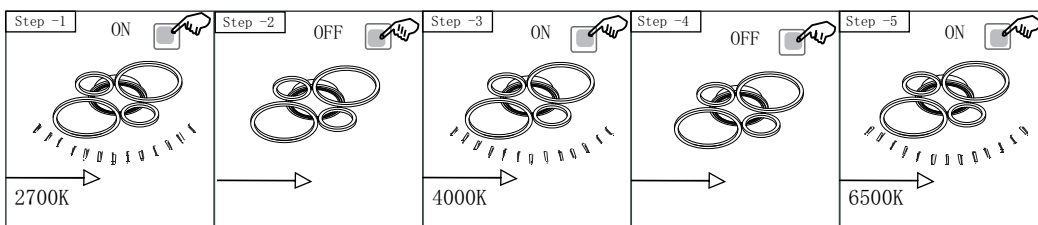

GLOBO

LIGHTING

6010856/00

4000K **3** 6500K
LIGHT
STEPS
2700K

many
steps

colour
fixing

memory
function

1 x 40W LED 180V~
230V~ 50/60Hz