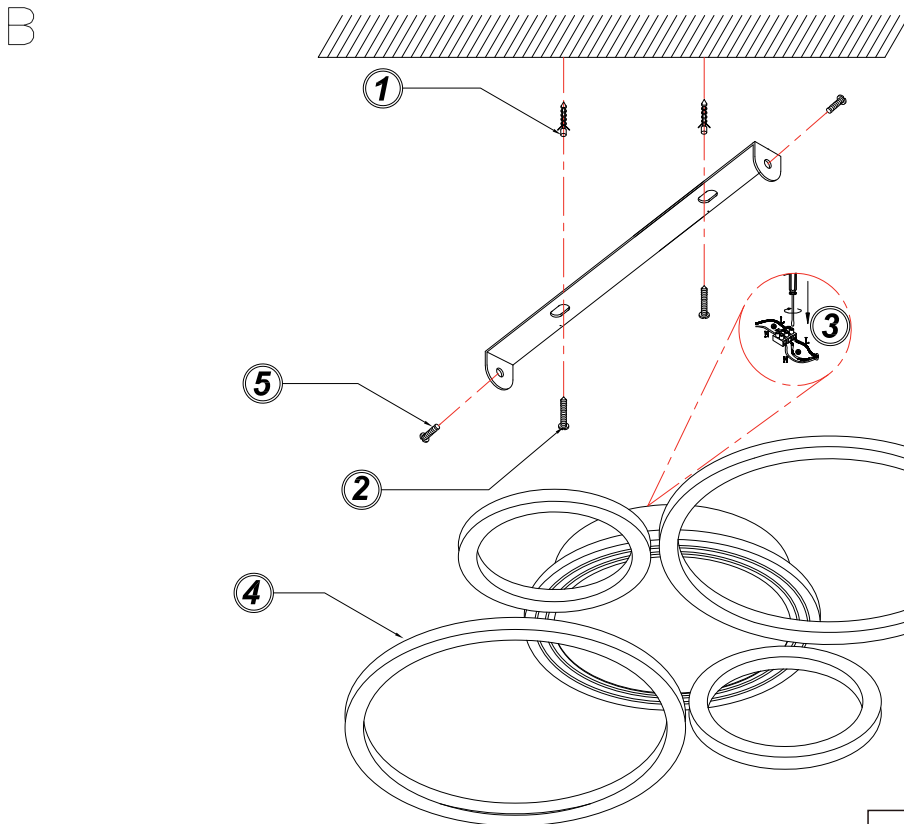

GLOBO

LIGHTING

6010856/00

4000K **3** 6500K
LIGHT
STEPS
2700K

many
steps

colour
fixing

memory
function

1 x 40W LED 180V~
230V~ 50/60Hz