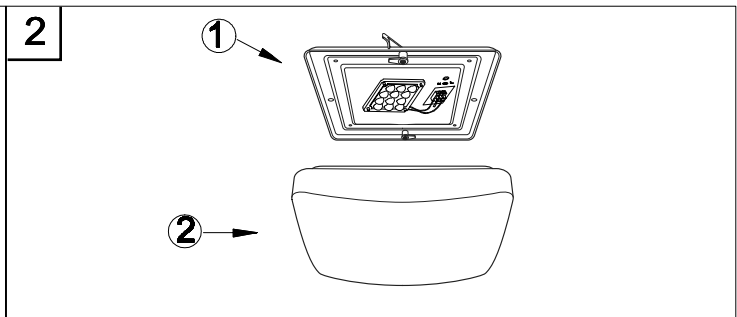

MONTAGE ANLEITUNG ASSEMBLY INSTRUCTION

CEDRIK
5991005/00 6556361

LICHTQUELLE LIGHTING SOURCE	230V~50Hz LED Max.12W	INKLUSIVE INCLUDED	✓
		NICHT INKLUSIVE NOT INCLUDED	
WERKZEUGE TOOLS		INKLUSIVE INCLUDED	
		NICHT INKLUSIVE NOT INCLUDED	✓
		NICHT NÖTIG NOT NECESSARY	
EISENWAREN HARDWARE	x 4	INKLUSIVE INCLUDED	✓
		NICHT INKLUSIVE NOT INCLUDED	
		NICHT NÖTIG NOT NECESSARY	