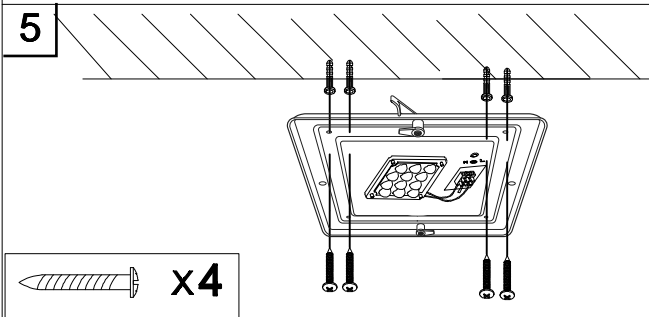

MONTAGE ANLEITUNG ASSEMBLY INSTRUCTION

CEDRIK
5991005/00 6556361

LICHTQUELLE LIGHTING SOURCE	230V~50Hz LED Max.12W	INKLUSIVE INCLUDED	✓
		NICHT INKLUSIVE NOT INCLUDED	
WERKZEUGE TOOLS		INKLUSIVE INCLUDED	
		NICHT INKLUSIVE NOT INCLUDED	✓
		NICHT NÖTIG NOT NECESSARY	
EISENWAREN HARDWARE	x 4	INKLUSIVE INCLUDED	✓
		NICHT INKLUSIVE NOT INCLUDED	
		NICHT NÖTIG NOT NECESSARY	