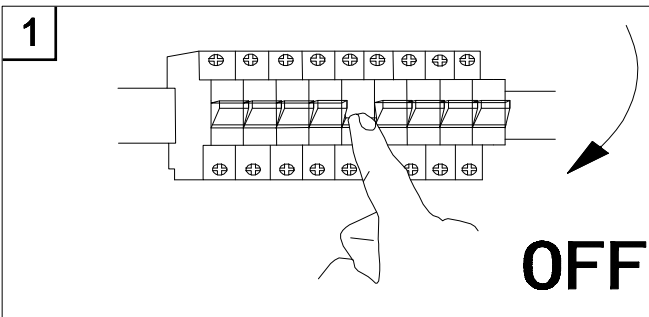

MONTAGE ANLEITUNG ASSEMBLY INSTRUCTION

CEDRIK
5991005/00 6556361

LICHTQUELLE LIGHTING SOURCE	230V~50Hz LED Max.12W	INKLUSIVE INCLUDED	✓
		NICHT INKLUSIVE NOT INCLUDED	
WERKZEUGE TOOLS		INKLUSIVE INCLUDED	
		NICHT INKLUSIVE NOT INCLUDED	✓
		NICHT NÖTIG NOT NECESSARY	
EISENWAREN HARDWARE	x 4	INKLUSIVE INCLUDED	✓
		NICHT INKLUSIVE NOT INCLUDED	
		NICHT NÖTIG NOT NECESSARY	