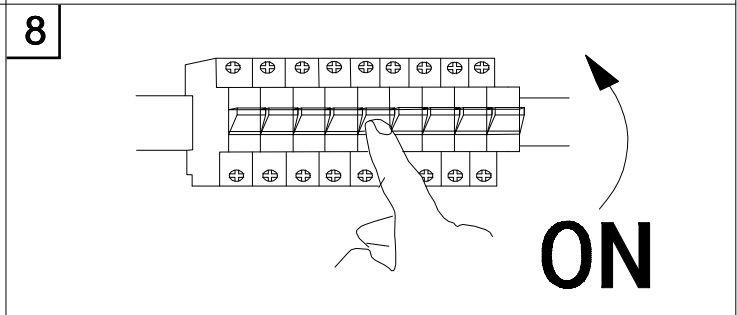

MONTAGE ANLEITUNG ASSEMBLY INSTRUCTION

CEDRIK
5991005/00 6556361

LICHTQUELLE LIGHTING SOURCE	230V~50Hz LED Max.12W	INKLUSIVE INCLUDED	✓
		NICHT INKLUSIVE NOT INCLUDED	
WERKZEUGE TOOLS		INKLUSIVE INCLUDED	
		NICHT INKLUSIVE NOT INCLUDED	✓
		NICHT NÖTIG NOT NECESSARY	
EISENWAREN HARDWARE	x 4	INKLUSIVE INCLUDED	✓
		NICHT INKLUSIVE NOT INCLUDED	
		NICHT NÖTIG NOT NECESSARY	