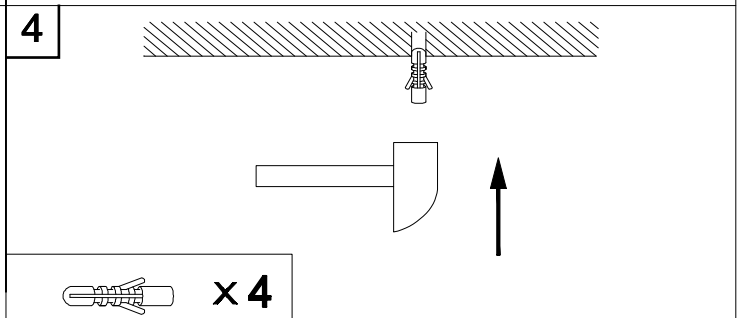

MONTAGE ANLEITUNG ASSEMBLY INSTRUCTION

CEDRIK
5991005/00 6556361

LICHTQUELLE LIGHTING SOURCE	230V~50Hz LED Max.12W	INKLUSIVE INCLUDED	✓
		NICHT INKLUSIVE NOT INCLUDED	
WERKZEUGE TOOLS		INKLUSIVE INCLUDED	
		NICHT INKLUSIVE NOT INCLUDED	✓
		NICHT NÖTIG NOT NECESSARY	
EISENWAREN HARDWARE	x 4	INKLUSIVE INCLUDED	✓
		NICHT INKLUSIVE NOT INCLUDED	
		NICHT NÖTIG NOT NECESSARY	