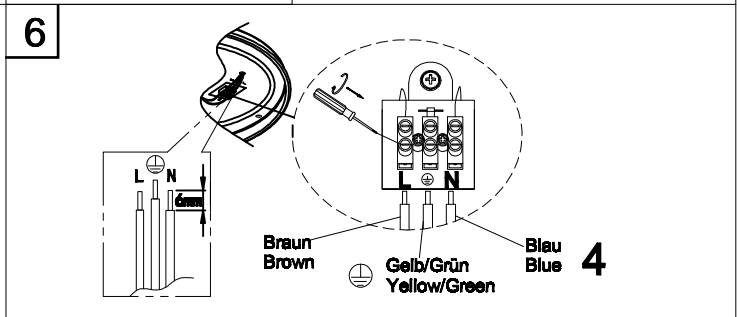

MONTAGE ANLEITUNG ASSEMBLY INSTRUCTION

CEDRIK
5991005/00 6556361

LICHTQUELLE LIGHTING SOURCE	230V~50Hz LED Max.12W	INKLUSIVE INCLUDED	✓
		NICHT INKLUSIVE NOT INCLUDED	
WERKZEUGE TOOLS		INKLUSIVE INCLUDED	
		NICHT INKLUSIVE NOT INCLUDED	✓
		NICHT NÖTIG NOT NECESSARY	
EISENWAREN HARDWARE	x 4	INKLUSIVE INCLUDED	✓
		NICHT INKLUSIVE NOT INCLUDED	
		NICHT NÖTIG NOT NECESSARY	