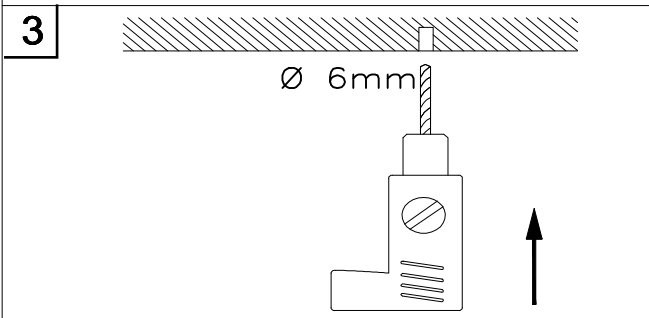

MONTAGE ANLEITUNG ASSEMBLY INSTRUCTION

CEDRIK
5991005/00 6556361

LICHTQUELLE LIGHTING SOURCE	230V~50Hz LED Max.12W	INKLUSIVE INCLUDED	✓
		NICHT INKLUSIVE NOT INCLUDED	
WERKZEUGE TOOLS		INKLUSIVE INCLUDED	
		NICHT INKLUSIVE NOT INCLUDED	✓
		NICHT NÖTIG NOT NECESSARY	
EISENWAREN HARDWARE	x 4	INKLUSIVE INCLUDED	✓
		NICHT INKLUSIVE NOT INCLUDED	
		NICHT NÖTIG NOT NECESSARY	