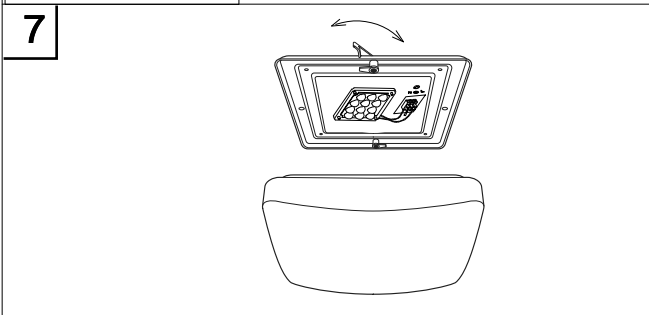

MONTAGE ANLEITUNG ASSEMBLY INSTRUCTION

CEDRIK
5991005/00 6556361

LICHTQUELLE LIGHTING SOURCE	230V~50Hz LED Max.12W	INKLUSIVE INCLUDED	✓
		NICHT INKLUSIVE NOT INCLUDED	
WERKZEUGE TOOLS		INKLUSIVE INCLUDED	
		NICHT INKLUSIVE NOT INCLUDED	✓
		NICHT NÖTIG NOT NECESSARY	
EISENWAREN HARDWARE	x 4	INKLUSIVE INCLUDED	✓
		NICHT INKLUSIVE NOT INCLUDED	
		NICHT NÖTIG NOT NECESSARY	