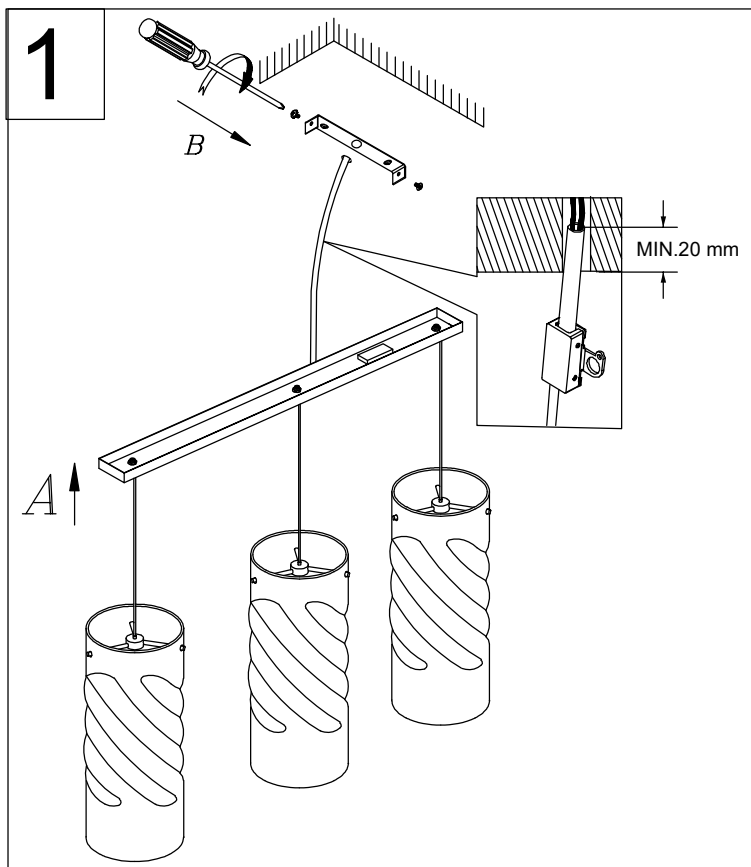

MONTAGE ANLEITUNG ASSEMBLY INSTRUCTION

ISABELLA
5994802/00 PS-11820P03

LICHTQUELLE LIGHTING SOURCE	230V~ 50Hz LED 37W	INKLUSIVE INCLUDED	✓
		NICHT INKLUSIVE NOT INCLUDED	

WERKZEUGE TOOLS		INKLUSIVE INCLUDED	
		NICHT INKLUSIVE NOT INCLUDED	✓
		NICHT NÖTIG NOT NECESSARY	

EISENWAREN HARDWARE	x 2	x 2	INKLUSIVE INCLUDED	✓
			NICHT INKLUSIVE NOT INCLUDED	
			NICHT NÖTIG NOT NECESSARY