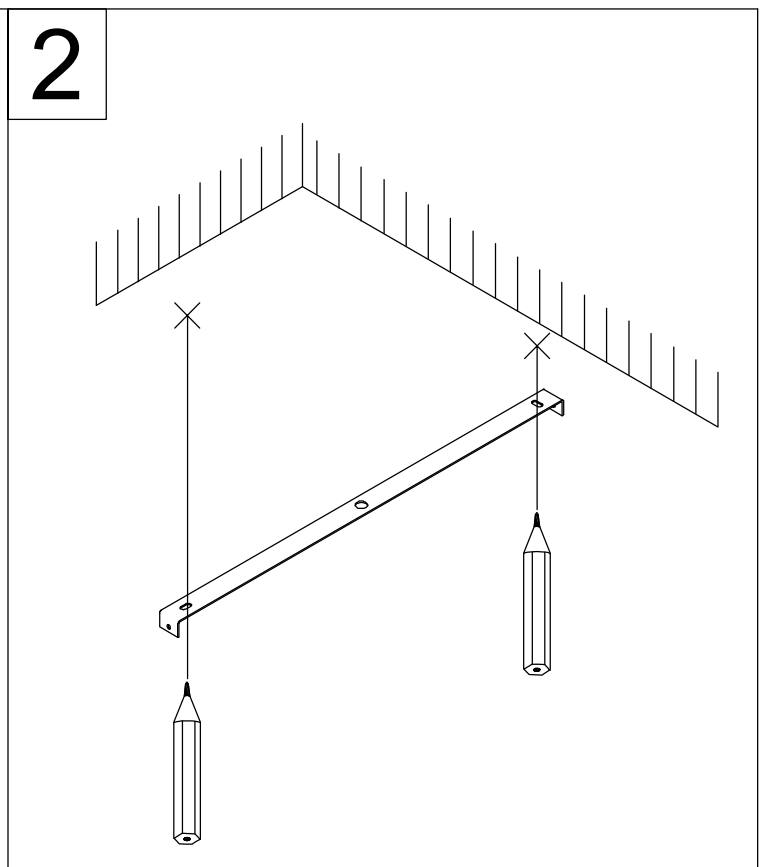

MONTAGE ANLEITUNG ASSEMBLY INSTRUCTION

ISABELLA
5994802/00 PS-11820P03

LICHTQUELLE LIGHTING SOURCE	230V~ 50Hz LED 37W	INKLUSIVE INCLUDED	✓
		NICHT INKLUSIVE NOT INCLUDED	

WERKZEUGE TOOLS		INKLUSIVE INCLUDED	
		NICHT INKLUSIVE NOT INCLUDED	✓
		NICHT NÖTIG NOT NECESSARY	

EISENWAREN HARDWARE	x 2	x 2	INKLUSIVE INCLUDED	✓
			NICHT INKLUSIVE NOT INCLUDED	
			NICHT NÖTIG NOT NECESSARY