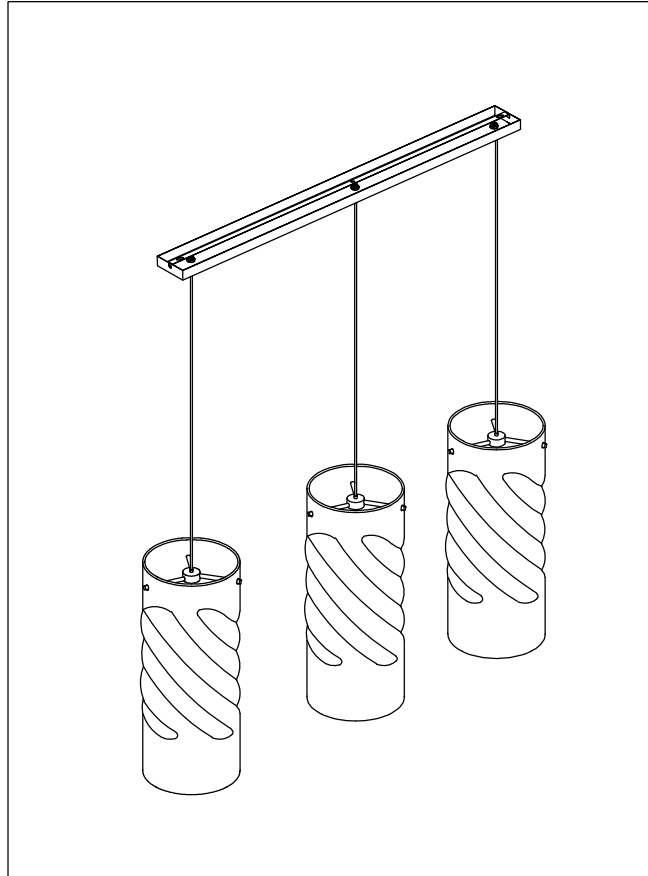

MONTAGE ANLEITUNG ASSEMBLY INSTRUCTION

ISABELLA
5994802/00 PS-11820P03

LICHTQUELLE LIGHTING SOURCE	230V~ 50Hz LED 37W	INKLUSIVE INCLUDED	✓
		NICHT INKLUSIVE NOT INCLUDED	

WERKZEUGE TOOLS		INKLUSIVE INCLUDED	
		NICHT INKLUSIVE NOT INCLUDED	✓
		NICHT NÖTIG NOT NECESSARY	

EISENWAREN HARDWARE	x 2	x 2	INKLUSIVE INCLUDED	✓
			NICHT INKLUSIVE NOT INCLUDED	
			NICHT NÖTIG NOT NECESSARY