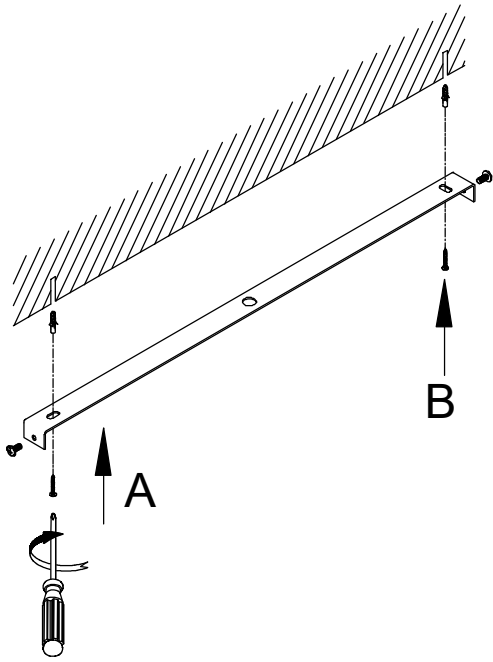

3

4

Dieses Produkt enthält eine Lichtquelle der Energieeffizienzklasse F.

Die in dieser Leuchte enthaltene Lichtquelle darf nur vom Hersteller oder seinem Servicemitarbeiter oder einer ähnlich qualifizierten Person ersetzt werden.

This product contains a light source of energy efficiency class F.

The light source contained in this luminaire shall only be replaced by the manufacturer or his service agent or a similar qualified person.

Ist das externe flexible Kabel oder Schnur dieser Leuchte beschädigt, so ist es ausschließlich vom Hersteller oder seinem Servicemitarbeiter oder einer ähnlichen qualifizierten Person zu ersetzen, um eine Gefährdung zu vermeiden.

If the external flexible cable or cord of this luminaire is damaged, it shall be exclusively replaced by the manufacturer or his service agent or a similar qualified person in order to avoid a hazard.