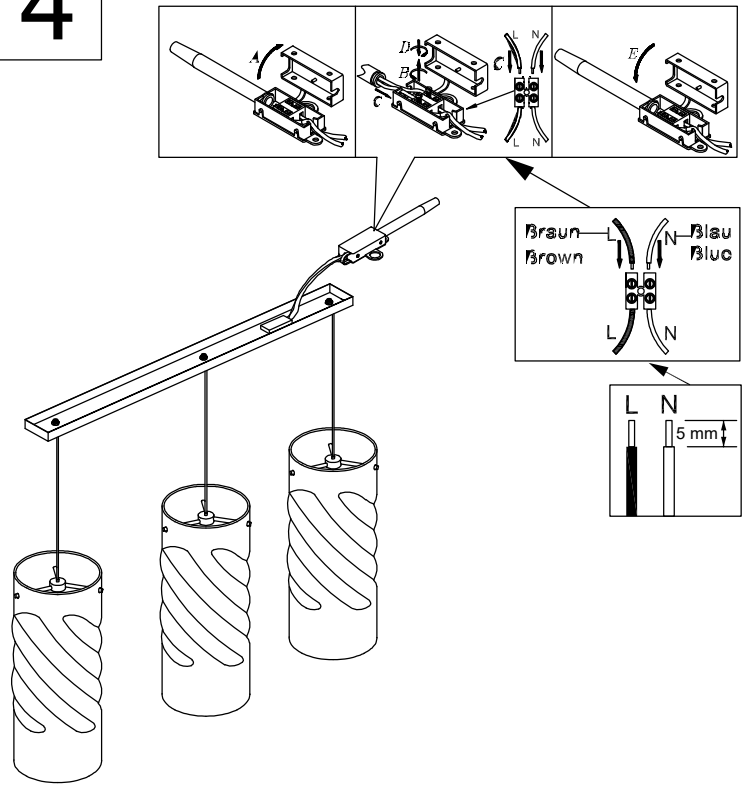

3

4

Dieses Produkt enthält eine Lichtquelle der Energieeffizienzklasse F.

Die in dieser Leuchte enthaltene Lichtquelle darf nur vom Hersteller oder seinem Servicemitarbeiter oder einer ähnlich qualifizierten Person ersetzt werden.

This product contains a light source of energy efficiency class F.

The light source contained in this luminaire shall only be replaced by the manufacturer or his service agent or a similar qualified person.

Ist das externe flexible Kabel oder Schnur dieser Leuchte beschädigt, so ist es ausschließlich vom Hersteller oder seinem Servicemitarbeiter oder einer ähnlichen qualifizierten Person zu ersetzen, um eine Gefährdung zu vermeiden.

If the external flexible cable or cord of this luminaire is damaged, it shall be exclusively replaced by the manufacturer or his service agent or a similar qualified person in order to avoid a hazard.