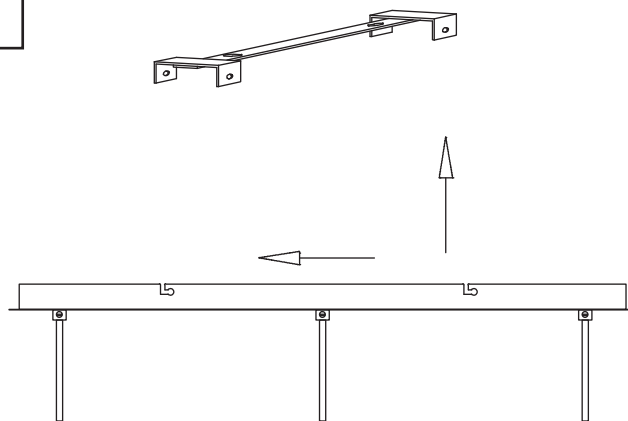

**MONTAGE ANLEITUNG
ASSEMBLY INSTRUCTIONS**

NERA

5974070/00 Y2222119-3PL

LICHTQUELLE LIGHTING SOURCE	3 X E27 Max. 40W	INKLUSIVE INCLUDED	
		NICHT INKLUSIVE NOT INCLUDED	✓
WERKZEUGE TOOLS		INKLUSIVE INCLUDED	
		NICHT INKLUSIVE NOT INCLUDED	✓
		NICHT NÖTIG NOT NECESSARY	
EISENWAREN HARDWARE		INKLUSIVE INCLUDED	✓
		NICHT INKLUSIVE NOT INCLUDED	
		NICHT NÖTIG NOT NECESSARY	

1

2

Ø 6mm

3

X4

4

X4

5