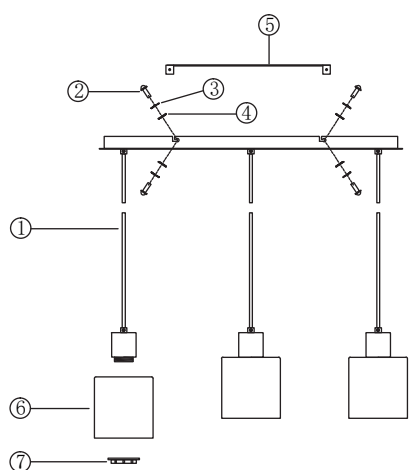

**MONTAGE ANLEITUNG
ASSEMBLY INSTRUCTIONS**

NERA

5974070/00 Y2222119-3PL

LICHTQUELLE LIGHTING SOURCE	3 X E27 Max. 40W	INKLUSIVE INCLUDED	
		NICHT INKLUSIVE NOT INCLUDED	✓
WERKZEUGE TOOLS		INKLUSIVE INCLUDED	
		NICHT INKLUSIVE NOT INCLUDED	✓
		NICHT NÖTIG NOT NECESSARY	
EISENWAREN HARDWARE		INKLUSIVE INCLUDED	✓
		NICHT INKLUSIVE NOT INCLUDED	
		NICHT NÖTIG NOT NECESSARY	

1

2

Ø 6mm

3

X4

4

X4

5