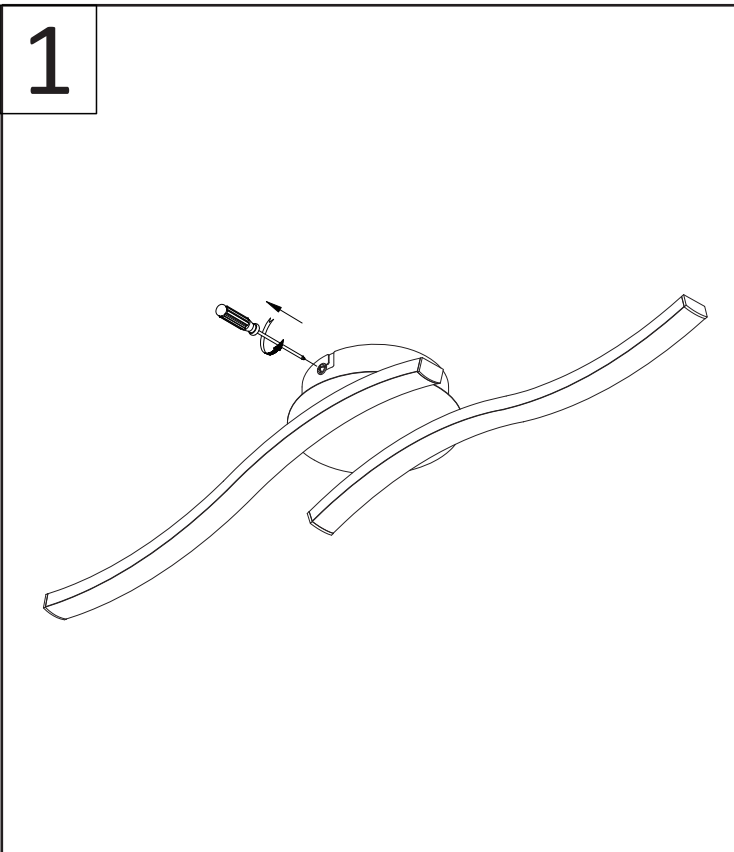

LICHTQUELLE LIGHTING SOURCE	230V~ 50Hz LED Max.12W	INKLUSIVE INCLUDED	☒
		NICHT INKLUSIVE NOT INCLUDED	☐

WERKZEUGE TOOLS		INKLUSIVE INCLUDED	☐
		NICHT INKLUSIVE NOT INCLUDED	☒
		NICHT NÖTIG NOT NECESSARY	☐

EISENWAREN HARDWARE	x 2	x 2	INKLUSIVE INCLUDED	☒
			NICHT INKLUSIVE NOT INCLUDED	☐
			NICHT NÖTIG NOT NECESSARY	☐