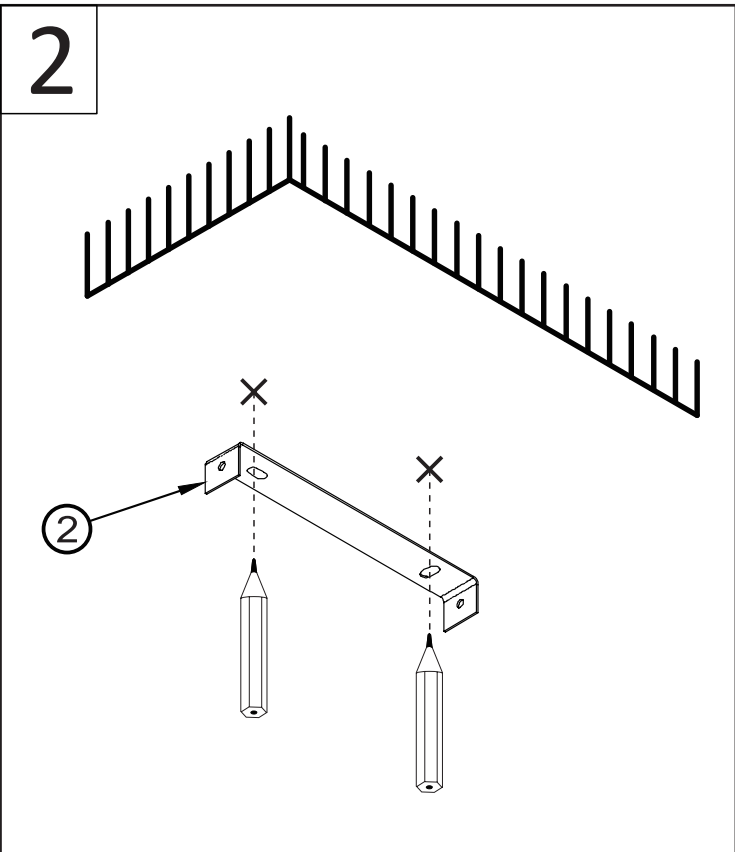

LICHTQUELLE LIGHTING SOURCE	230V~ 50Hz LED Max.12W	INKLUSIVE INCLUDED	☒
		NICHT INKLUSIVE NOT INCLUDED	☐

WERKZEUGE TOOLS		INKLUSIVE INCLUDED	☐
		NICHT INKLUSIVE NOT INCLUDED	☒
		NICHT NÖTIG NOT NECESSARY	☐

EISENWAREN HARDWARE	x 2	x 2	INKLUSIVE INCLUDED	☒
			NICHT INKLUSIVE NOT INCLUDED	☐
			NICHT NÖTIG NOT NECESSARY	☐