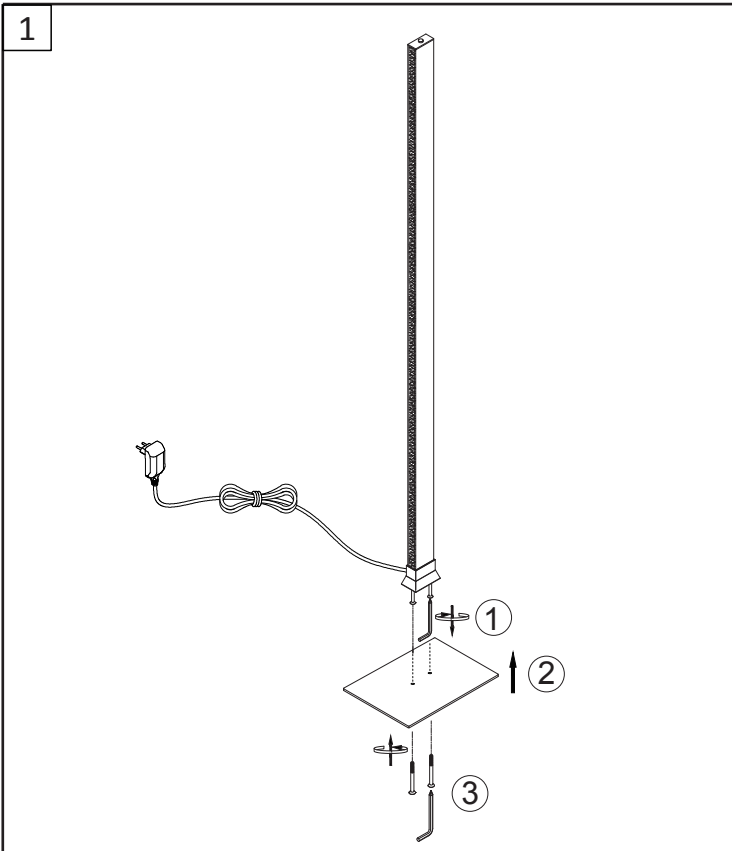

LICHTQUELLE LIGHTING SOURCE	230V~ 50Hz LED Max.24W	INKLUSIVE INCLUDED	☒
		NICHT INKLUSIVE NOT INCLUDED	☐

WERKZEUGE TOOLS	x 1	INKLUSIVE INCLUDED	☒
		NICHT INKLUSIVE NOT INCLUDED	☐
		NICHT NÖTIG NOT NECESSARY	☐

EISENWAREN HARDWARE	x 2	INKLUSIVE INCLUDED	☒
		NICHT INKLUSIVE NOT INCLUDED	☐
		NICHT NÖTIG NOT NECESSARY	☐