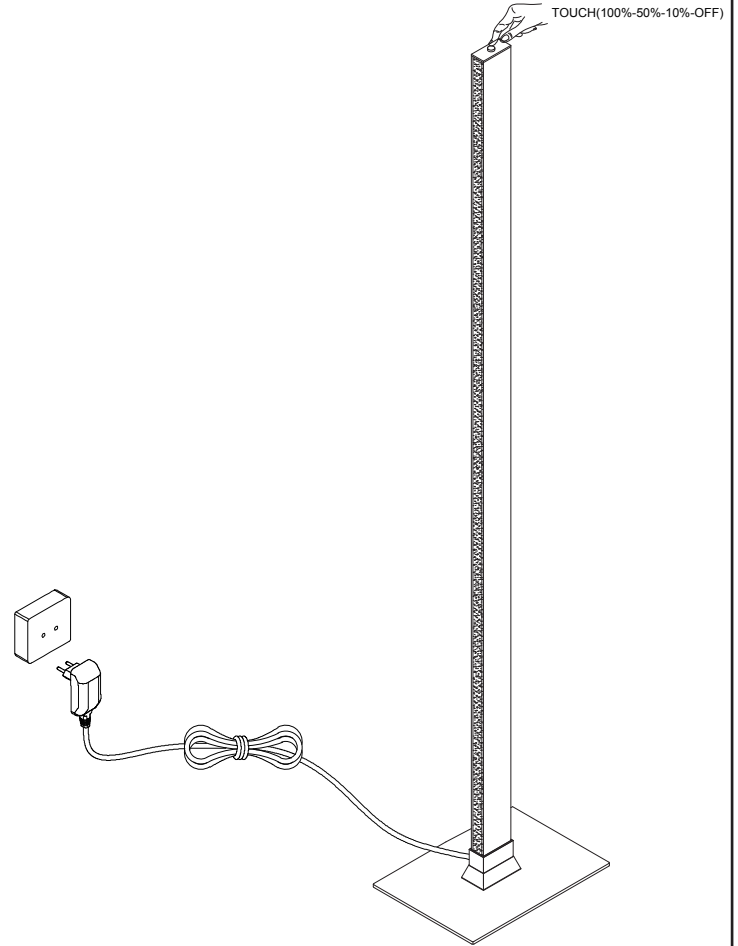

3

4

Dieses Produkt enthält eine Lichtquelle der Energieeffizienzklasse F.

Die in dieser Leuchte enthaltene Lichtquelle darf nur vom Hersteller oder seinem Servicemitarbeiter oder einer ähnlich qualifizierten Person ersetzt werden.

This product contains a light source of energy efficiency class F.

The light source contained in this luminaire shall only be replaced by the manufacturer or his service agent or a similar qualified person.

Das externe flexible Kabel oder Schnur dieser Leuchte kann nicht ausgetauscht werden; Ist das Kabel beschädigt, so ist die Leuchte zu zerstören.

The external flexible cable or cord of this luminaire cannot be replaced; if the cord is damaged, the luminaire shall be destroyed.