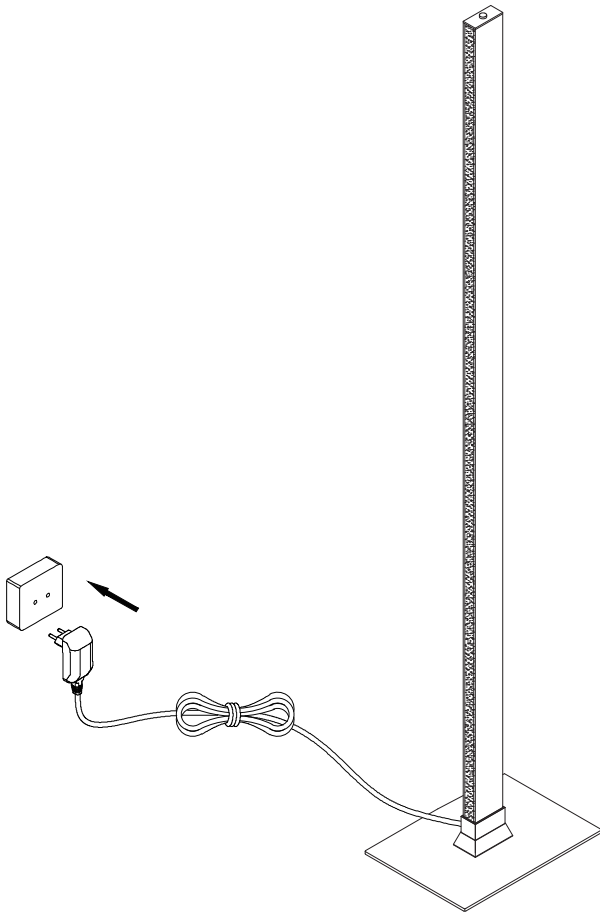

3

4

Dieses Produkt enthält eine Lichtquelle der Energieeffizienzklasse F.

Die in dieser Leuchte enthaltene Lichtquelle darf nur vom Hersteller oder seinem Servicemitarbeiter oder einer ähnlich qualifizierten Person ersetzt werden.

This product contains a light source of energy efficiency class F.

The light source contained in this luminaire shall only be replaced by the manufacturer or his service agent or a similar qualified person.

Das externe flexible Kabel oder Schnur dieser Leuchte kann nicht ausgetauscht werden; Ist das Kabel beschädigt, so ist die Leuchte zu zerstören.

The external flexible cable or cord of this luminaire cannot be replaced; if the cord is damaged, the luminaire shall be destroyed.