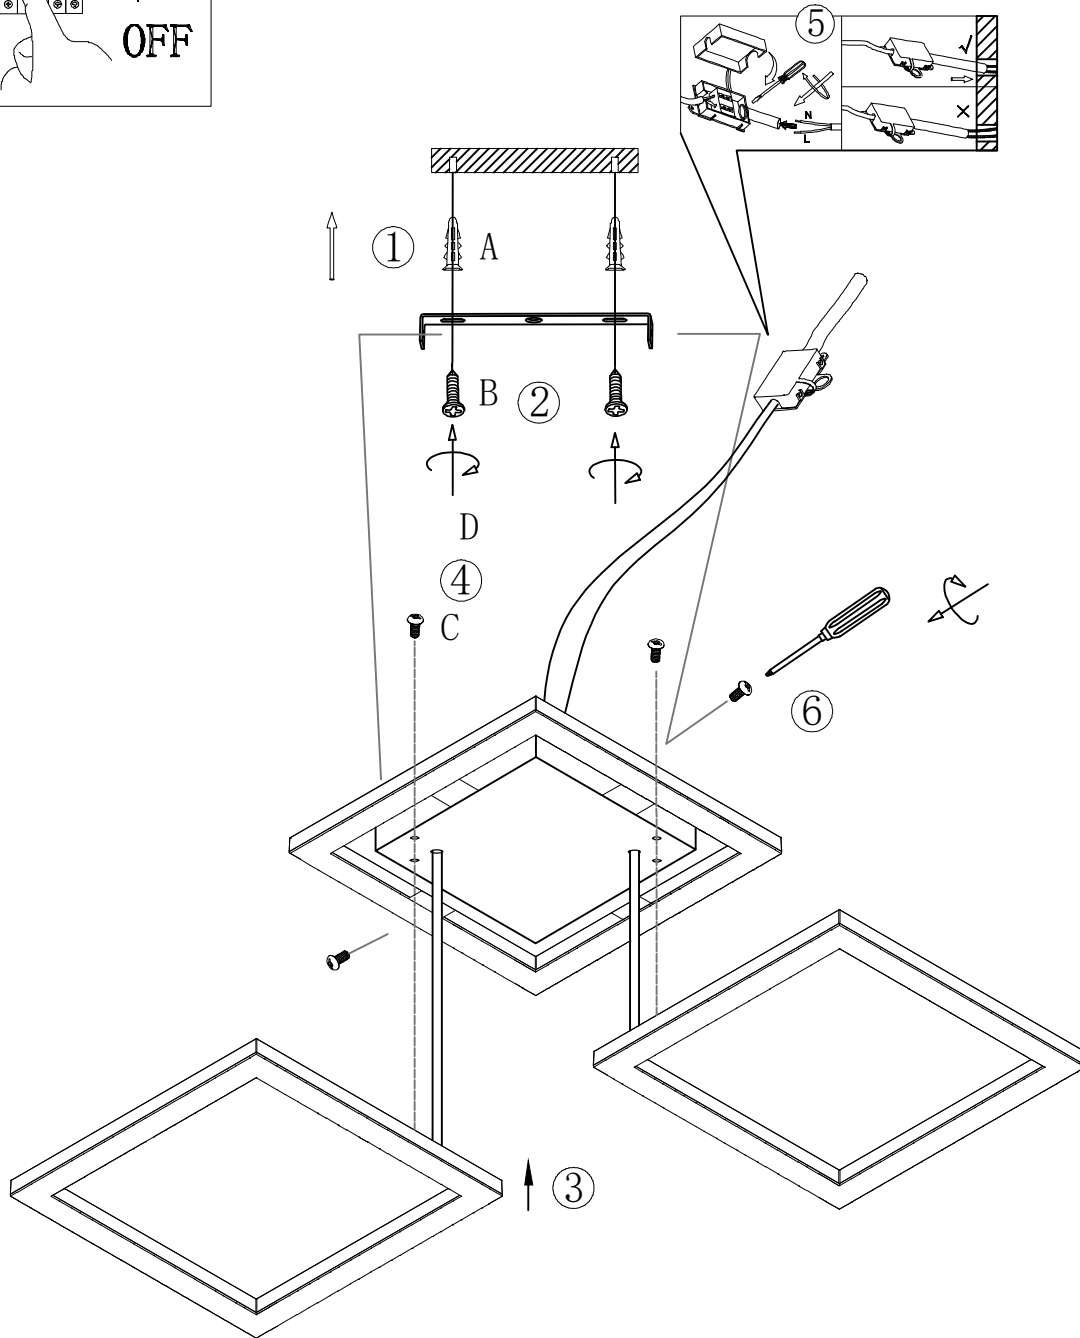

C14717PN / 5988930/01

LED 24W
220-240V ~ 50 / 60Hz

ELS Economic Lighting Service GmbH,
Europastraße 8, 9524 St. Magdalen - Villach,
Austria, office@economic-lighting.com

Spare parts		
code	part	Item no.
A		x 2
B		x 2
C		x 4
D		x 1