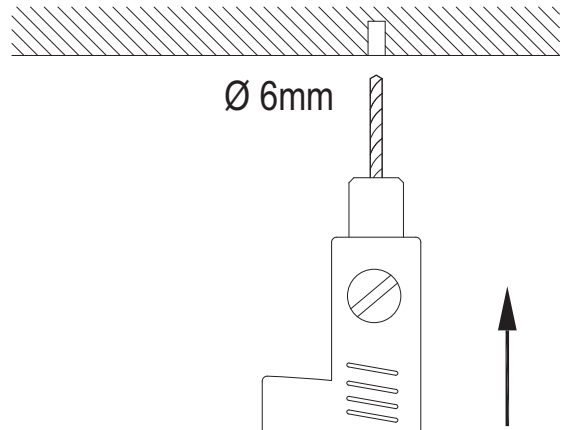

**MONTAGE ANLEITUNG
ASSEMBLY INSTRUCTIONS**

LEONARDO
5994800/00 Y2206291-9C

LICHTQUELLE LIGHTING SOURCE	9 X G9 Max. 25W	INKLUSIVE INCLUDED	
		NICHT INKLUSIVE NOT INCLUDED	✓
WERKZEUGE TOOLS		INKLUSIVE INCLUDED	
		NICHT INKLUSIVE NOT INCLUDED	✓
		NICHT NÖTIG NOT NECESSARY	
EISENWAREN HARDWARE		X2 INKLUSIVE INCLUDED	✓
		X2 NICHT INKLUSIVE NOT INCLUDED	
		NICHT NÖTIG NOT NECESSARY	

1

2