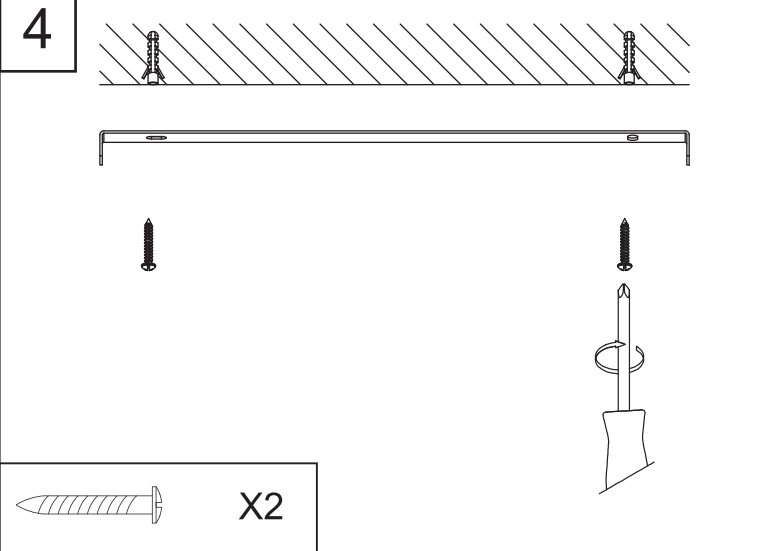

Ersetzen Sie ausgefallene Lampen sofort durch Lampen mit gleicher Nennspannung und Leistung, um Überhitzung zu vermeiden. Trennen Sie die Lampe vom Stromnetz und warten Sie, bis sie abgekühlt ist. Folgen Sie den Hinweisen auf der Zeichnung, wenn Sie die Lampe wechseln.

Replace failed lamps immediately by lamps of the same rated voltage and wattage to prevent overheating. Disconnect the lamp from the electrical supply and wait for it to cool down. Follow the indications on the drawing when changing the bulb.