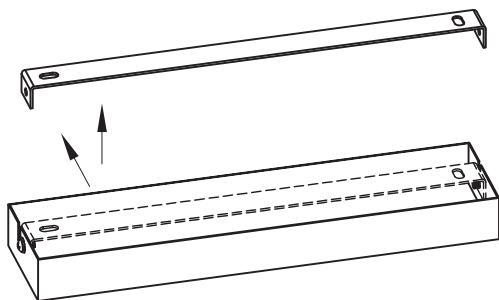

**MONTAGE ANLEITUNG
ASSEMBLY INSTRUCTIONS**

LEONARDO
5994800/00 Y2206291-9C

LICHTQUELLE LIGHTING SOURCE	9 X G9 Max. 25W	INKLUSIVE INCLUDED	
		NICHT INKLUSIVE NOT INCLUDED	✓
WERKZEUGE TOOLS		INKLUSIVE INCLUDED	
		NICHT INKLUSIVE NOT INCLUDED	✓
		NICHT NÖTIG NOT NECESSARY	
EISENWAREN HARDWARE		X2 INKLUSIVE INCLUDED	✓
		X2 NICHT INKLUSIVE NOT INCLUDED	
		NICHT NÖTIG NOT NECESSARY	

1

2