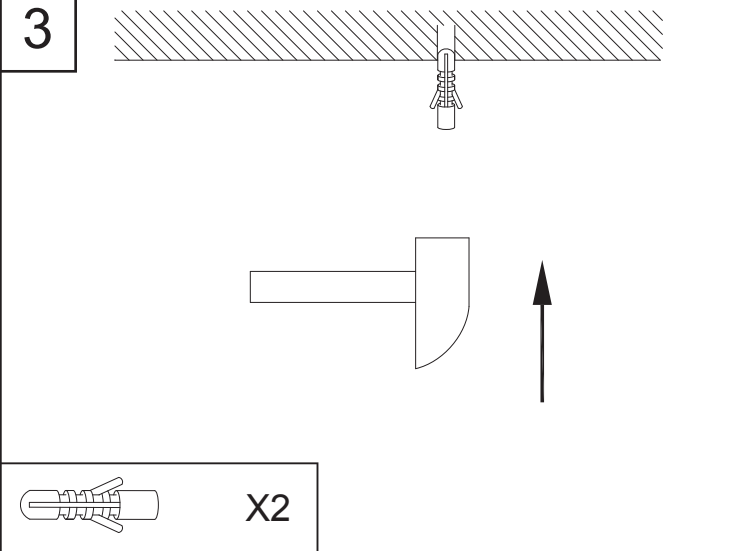

Ersetzen Sie ausgefallene Lampen sofort durch Lampen mit gleicher Nennspannung und Leistung, um Überhitzung zu vermeiden. Trennen Sie die Lampe vom Stromnetz und warten Sie, bis sie abgekühlt ist. Folgen Sie den Hinweisen auf der Zeichnung, wenn Sie die Lampe wechseln.

Replace failed lamps immediately by lamps of the same rated voltage and wattage to prevent overheating. Disconnect the lamp from the electrical supply and wait for it to cool down. Follow the indications on the drawing when changing the bulb.