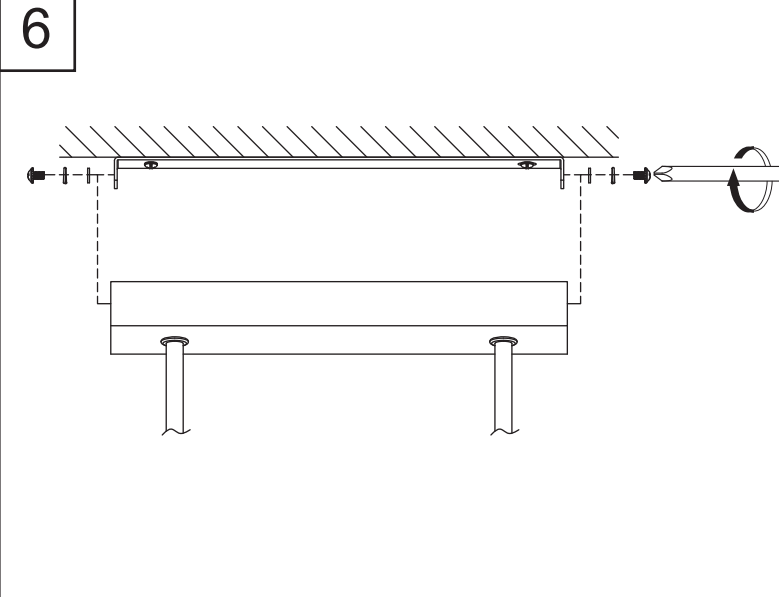

Ersetzen Sie ausgefallene Lampen sofort durch Lampen mit gleicher Nennspannung und Leistung, um Überhitzung zu vermeiden. Trennen Sie die Lampe vom Stromnetz und warten Sie, bis sie abgekühlt ist. Folgen Sie den Hinweisen auf der Zeichnung, wenn Sie die Lampe wechseln.

Replace failed lamps immediately by lamps of the same rated voltage and wattage to prevent overheating. Disconnect the lamp from the electrical supply and wait for it to cool down. Follow the indications on the drawing when changing the bulb.