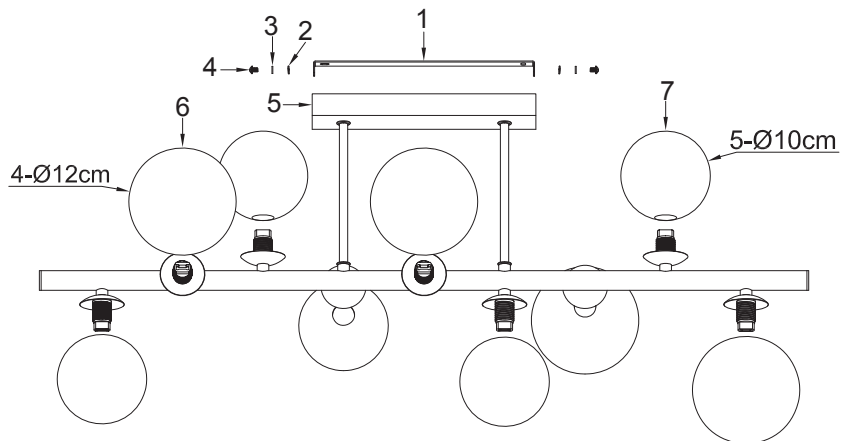

**MONTAGE ANLEITUNG
ASSEMBLY INSTRUCTIONS**

LEONARDO
5994800/00 Y2206291-9C

LICHTQUELLE LIGHTING SOURCE	9 X G9 Max. 25W	INKLUSIVE INCLUDED	
		NICHT INKLUSIVE NOT INCLUDED	✓
WERKZEUGE TOOLS		INKLUSIVE INCLUDED	
		NICHT INKLUSIVE NOT INCLUDED	✓
		NICHT NÖTIG NOT NECESSARY	
EISENWAREN HARDWARE		X2 INKLUSIVE INCLUDED	✓
		X2 NICHT INKLUSIVE NOT INCLUDED	
		NICHT NÖTIG NOT NECESSARY	