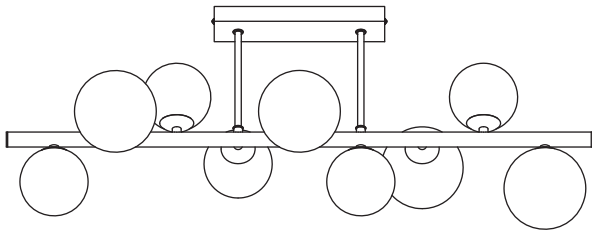

**MONTAGE ANLEITUNG
ASSEMBLY INSTRUCTIONS**

LEONARDO
5994800/00 Y2206291-9C

LICHTQUELLE LIGHTING SOURCE	9 X G9 Max. 25W	INKLUSIVE INCLUDED	
		NICHT INKLUSIVE NOT INCLUDED	✓
WERKZEUGE TOOLS		INKLUSIVE INCLUDED	
		NICHT INKLUSIVE NOT INCLUDED	✓
		NICHT NÖTIG NOT NECESSARY	
EISENWAREN HARDWARE		X2 INKLUSIVE INCLUDED	✓
		X2 NICHT INKLUSIVE NOT INCLUDED	
		NICHT NÖTIG NOT NECESSARY	