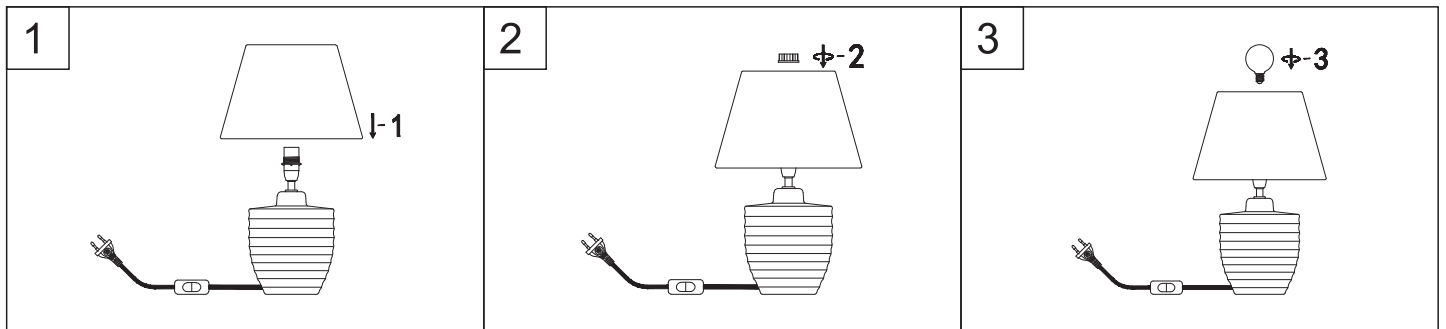

**ANNELIE C0179TLC
6008811/00**

LICHTQUELLE LIGHTING SOURCE	E14 Max.40W or Max.6W LED	INKLUSIVE INCLUDED	
		NICHT INKLUSIVE NOT INCLUDED	✓
WERKZEUGE TOOLS		INKLUSIVE INCLUDED	
		NICHT INKLUSIVE NOT INCLUDED	
		NICHT NÖTIG NOT NECESSARY	✓
EISENWAREN HARDWARE		INKLUSIVE INCLUDED	
		NICHT INKLUSIVE NOT INCLUDED	
		NICHT NÖTIG NOT NECESSARY	✓