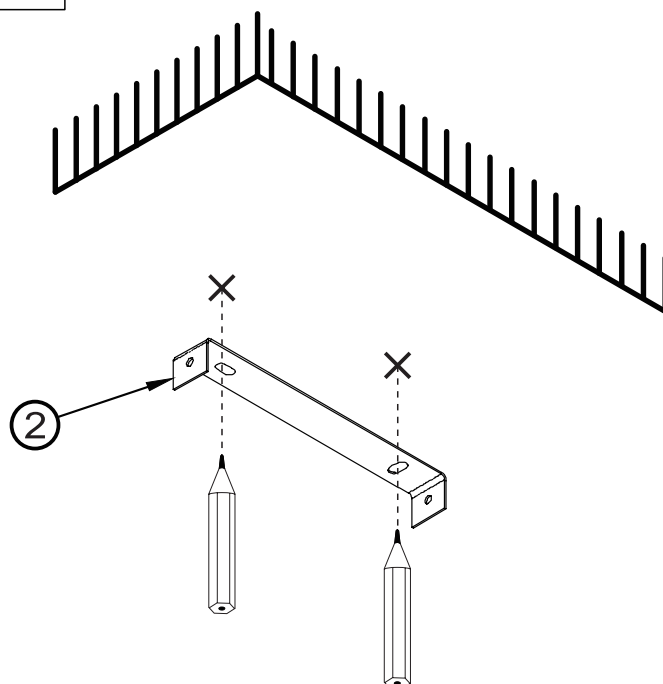

POCO *line*®
EXKLUSIV UND PREISWERT

MONTAGE ANLEITUNG ASSEMBLY INSTRUCTION

CHRISSY
5541456/01 PS-0782EC03

LICHTQUELLE LIGHTING SOURCE	230V~ 50Hz LED Max.15W	INKLUSIVE INCLUDED	✓
		NICHT INKLUSIVE NOT INCLUDED	

WERKZEUGE TOOLS		INKLUSIVE INCLUDED	
		NICHT INKLUSIVE NOT INCLUDED	✓
		NICHT NÖTIG NOT NECESSARY	

EISENWAREN HARDWARE		INKLUSIVE INCLUDED	✓
		NICHT INKLUSIVE NOT INCLUDED	
		NICHT NÖTIG NOT NECESSARY	

1

2