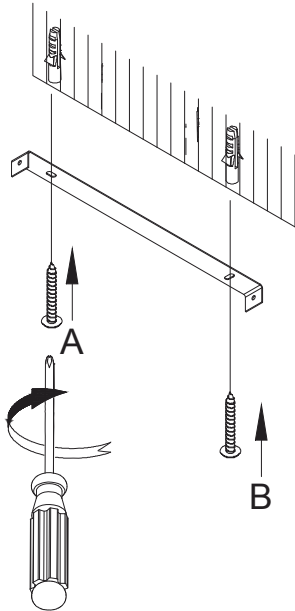

3

4

Dieses Produkt enthält eine Lichtquelle der Energieeffizienzklasse F.

Die Lichtquelle dieser Leuchte ist nicht austauschbar; erreicht die Lichtquelle das Ende ihrer Lebensdauer, so ist die gesamte Leuchte zu ersetzen.

Nicht austauschbare
Lichtquelle

Betriebsgerät Austausch
nur durch Reparateur

This product contains a light source of energy efficiency class F.

The light source of this luminaire is not replaceable; when the light source reaches its end of life the whole luminaire shall be replaced.

Non-replaceable light source

Replaceable control gear
by a professional

Die Leuchte muss durch eine qualifizierte Person gemäß den nationalen Vorschriften installiert werden.
The luminaire shall only be installed by a qualified technician in accordance with national rules.

Während des Herstellungsprozesses wurde die Lichtquelle in einer anspruchsvollen Produktionsumgebung mit speziellen Industriewerkzeugen am Beleuchtungsprodukt befestigt, um die Sicherheit des Benutzers und die Einhaltung der Sicherheitsvorgaben zu gewährleisten.

During the manufacturing process, the light source has been fixed to the lighting product in a demanding production environment, with dedicated industrial tools, to ensure the user's safety and the compliance to safety requirements.

Die Lichtquelle ist nicht austauschbar, ohne das Beleuchtungsprodukt zu beschädigen und die geltenden Sicherheitsvorgaben zu verletzen.

The light source is non-replaceable without altering the lighting product and the current safety rules.