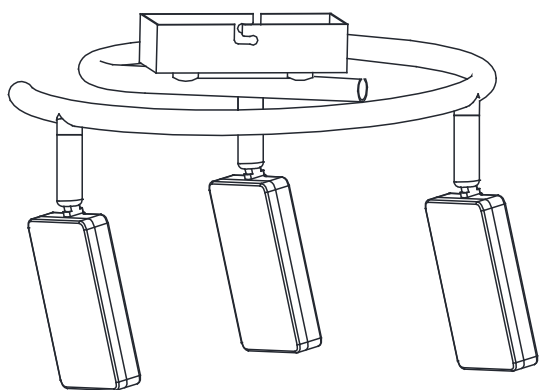

POCO *line*®
EXKLUSIV UND PREISWERT

MONTAGE ANLEITUNG ASSEMBLY INSTRUCTION

CHRISSY
5541456/01 PS-0782EC03

LICHTQUELLE LIGHTING SOURCE	230V~ 50Hz LED Max.15W	INKLUSIVE INCLUDED	✓
		NICHT INKLUSIVE NOT INCLUDED	