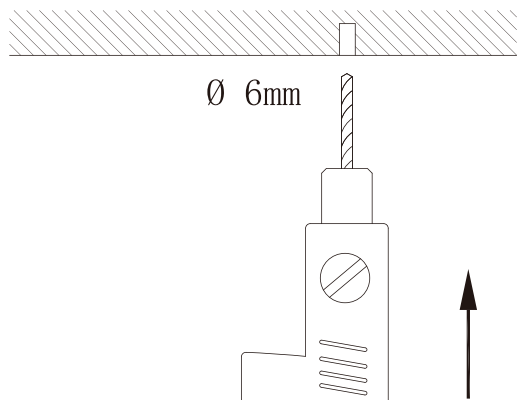

**AKSHAN
5990972/01 Y2222406-4**

LICHTQUELLE LIGHTING SOURCE	4W LED	INKLUSIVE INCLUDED	✓	
	4 X GU10 Max.25W	NICHT INKLUSIVE NOT INCLUDED	✓	
WERKZEUGE TOOLS		INKLUSIVE INCLUDED		
		NICHT INKLUSIVE NOT INCLUDED	✓	
		NICHT NÖTIG NOT NECESSARY		
EISENWAREN HARDWARE		X 2	INKLUSIVE INCLUDED	✓
		X 2	NICHT INKLUSIVE NOT INCLUDED	
		X 1	NICHT NÖTIG NOT NECESSARY	

1

2

3