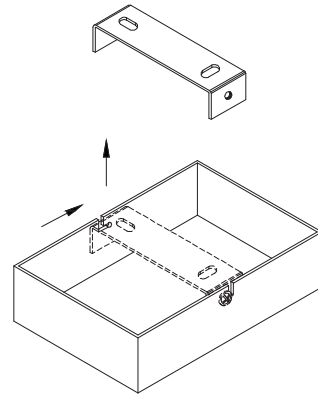

**AKSHAN
5990972/01 Y2222406-4**

LICHTQUELLE LIGHTING SOURCE	4W LED	INKLUSIVE INCLUDED	✓	
	4 X GU10 Max.25W	NICHT INKLUSIVE NOT INCLUDED	✓	
WERKZEUGE TOOLS		INKLUSIVE INCLUDED		
		NICHT INKLUSIVE NOT INCLUDED	✓	
		NICHT NÖTIG NOT NECESSARY		
EISENWAREN HARDWARE		X 2	INKLUSIVE INCLUDED	✓
		X 2	NICHT INKLUSIVE NOT INCLUDED	
		X 1	NICHT NÖTIG NOT NECESSARY	

1

2

3