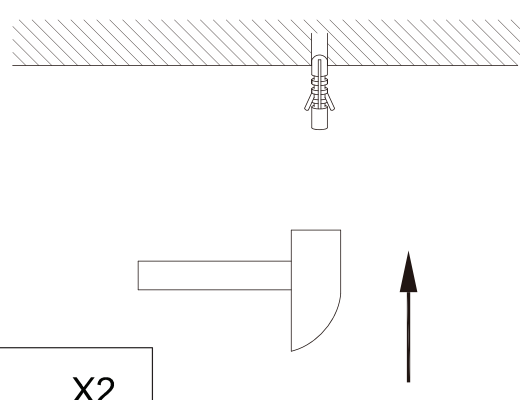

**AKSHAN
5990972/01 Y2222406-4**

LICHTQUELLE LIGHTING SOURCE	4W LED	INKLUSIVE INCLUDED	✓	
	4 X GU10 Max.25W	NICHT INKLUSIVE NOT INCLUDED	✓	
WERKZEUGE TOOLS		INKLUSIVE INCLUDED		
		NICHT INKLUSIVE NOT INCLUDED	✓	
		NICHT NÖTIG NOT NECESSARY		
EISENWAREN HARDWARE		X 2	INKLUSIVE INCLUDED	✓
		X 2	NICHT INKLUSIVE NOT INCLUDED	
		X 1	NICHT NÖTIG NOT NECESSARY	

1

2

3