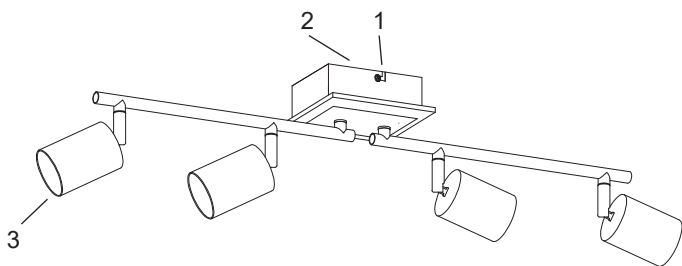

**AKSHAN
5990972/01 Y2222406-4**

LICHTQUELLE LIGHTING SOURCE	4W LED	INKLUSIVE INCLUDED	✓	
	4 X GU10 Max.25W	NICHT INKLUSIVE NOT INCLUDED	✓	
WERKZEUGE TOOLS		INKLUSIVE INCLUDED		
		NICHT INKLUSIVE NOT INCLUDED	✓	
		NICHT NÖTIG NOT NECESSARY		
EISENWAREN HARDWARE		X 2	INKLUSIVE INCLUDED	✓
		X 2	NICHT INKLUSIVE NOT INCLUDED	
		X 1	NICHT NÖTIG NOT NECESSARY	