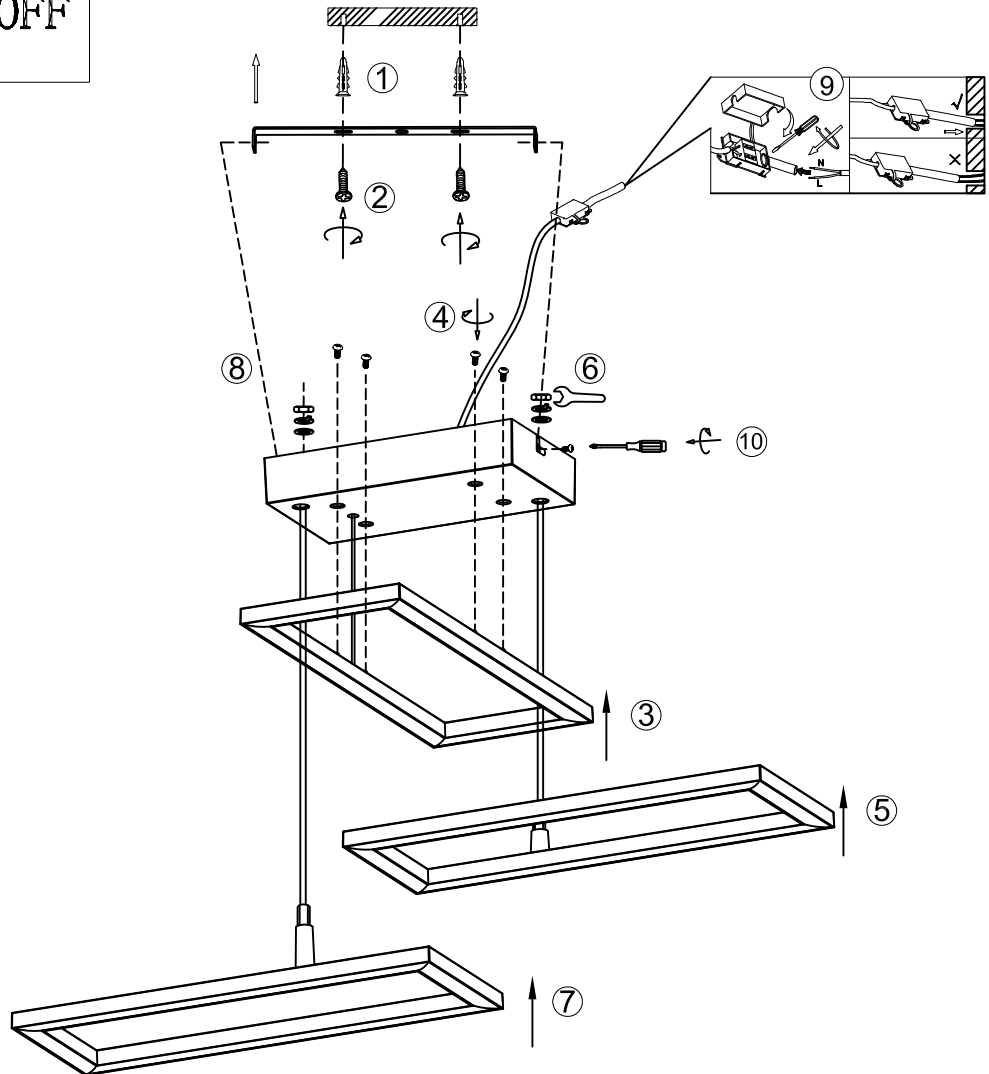

C14477PN/5988932/01

1xLED 24W
220-240V~50/60Hz

ELS Economic Lighting Service GmbH,
Europastraße 8, 9524 St. Magdalen - Villach,
Austria, office@economic-lighting.com

Spare parts		
code part		Item no.
A		x 2
B		x 2
C		x 4
D		x 1
E		x 1