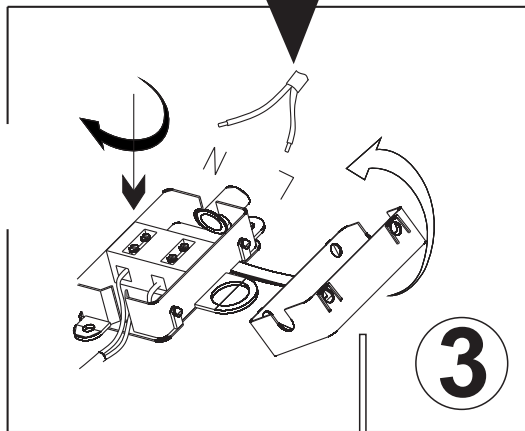

C14383PN / 5986455/01

LED 18W
AC 220-240V ~ 50/60Hz

ELS Economic Lighting Service GmbH,
Europastraße 8, 9524 St. Magdalen - Villach,
Austria, office@economic-lighting.com