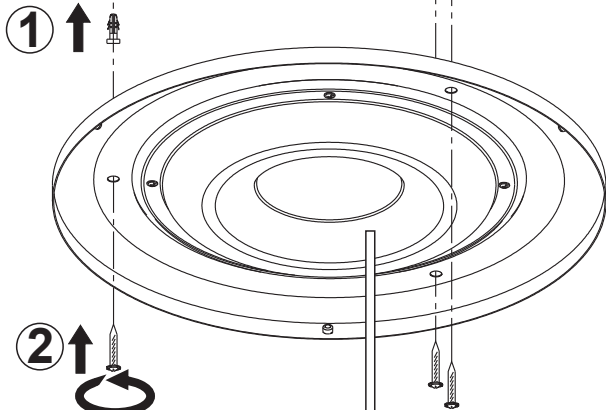

C14383PN / 5986455/01

LED 18W
AC 220-240V ~ 50/60Hz

ELS Economic Lighting Service GmbH,
Europastraße 8, 9524 St. Magdalen - Villach,
Austria, office@economic-lighting.com