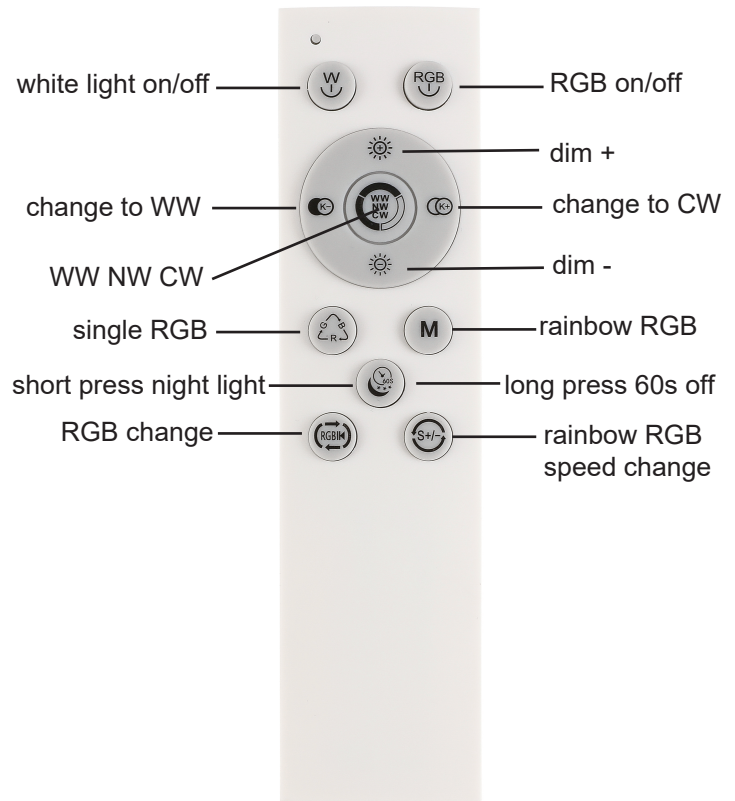

C14383PN / 5986455/01

LED 18W
AC 220-240V ~ 50/60Hz

ELS Economic Lighting Service GmbH,
Europastraße 8, 9524 St. Magdalen - Villach,
Austria, office@economic-lighting.com