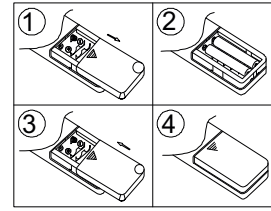

C14383PN / 5986455/01

LED 18W
AC 220-240V ~ 50/60Hz

ELS Economic Lighting Service GmbH,
Europastraße 8, 9524 St. Magdalen - Villach,
Austria, office@economic-lighting.com