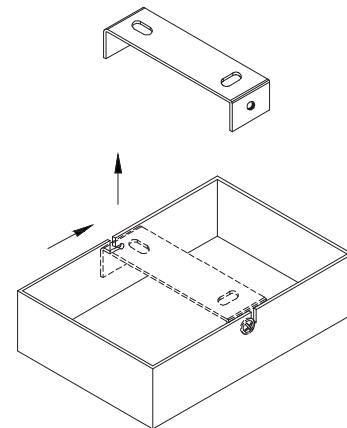

AKSHAN
5990972/00 Y2222406-2

LICHTQUELLE LIGHTING SOURCE	4W LED	INKLUSIVE INCLUDED	✓
	2 X GU10 Max.25W	NICHT INKLUSIVE NOT INCLUDED	✓
WERKZEUGE TOOLS		INKLUSIVE INCLUDED	
		NICHT INKLUSIVE NOT INCLUDED	✓
		NICHT NÖTIG NOT NECESSARY	
EISENWAREN HARDWARE		X 2 INKLUSIVE INCLUDED	✓
		X 2 NICHT INKLUSIVE NOT INCLUDED	
		X 1 NICHT NÖTIG NOT NECESSARY	

1

2

3