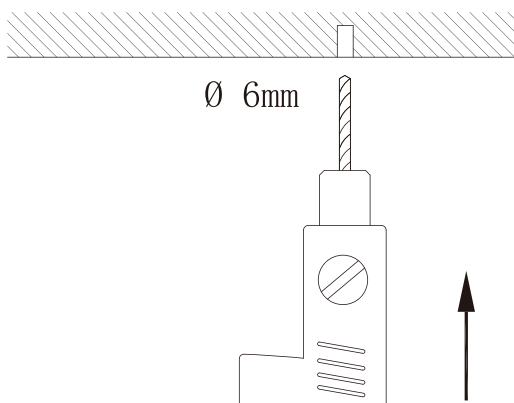

AKSHAN
5990972/00 Y2222406-2

LICHTQUELLE LIGHTING SOURCE	4W LED	INKLUSIVE INCLUDED	✓
	2 X GU10 Max.25W	NICHT INKLUSIVE NOT INCLUDED	✓
WERKZEUGE TOOLS		INKLUSIVE INCLUDED	
		NICHT INKLUSIVE NOT INCLUDED	✓
		NICHT NÖTIG NOT NECESSARY	
EISENWAREN HARDWARE		X 2 INKLUSIVE INCLUDED	✓
		X 2 NICHT INKLUSIVE NOT INCLUDED	
		X 1 NICHT NÖTIG NOT NECESSARY	

1

2

3