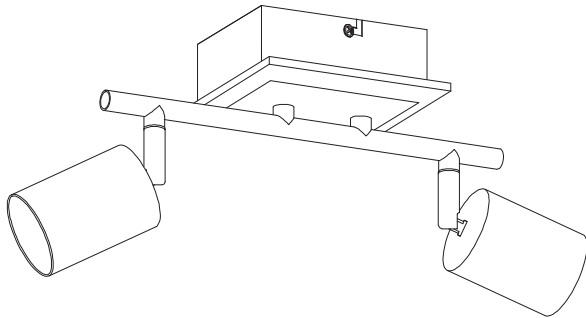

AKSHAN
5990972/00 Y2222406-2

LICHTQUELLE LIGHTING SOURCE	4W LED	INKLUSIVE INCLUDED	✓
	2 X GU10 Max.25W	NICHT INKLUSIVE NOT INCLUDED	✓
WERKZEUGE TOOLS		INKLUSIVE INCLUDED	
		NICHT INKLUSIVE NOT INCLUDED	✓
		NICHT NÖTIG NOT NECESSARY	
EISENWAREN HARDWARE		X 2 INKLUSIVE INCLUDED	✓
		X 2 NICHT INKLUSIVE NOT INCLUDED	
		X 1 NICHT NÖTIG NOT NECESSARY	