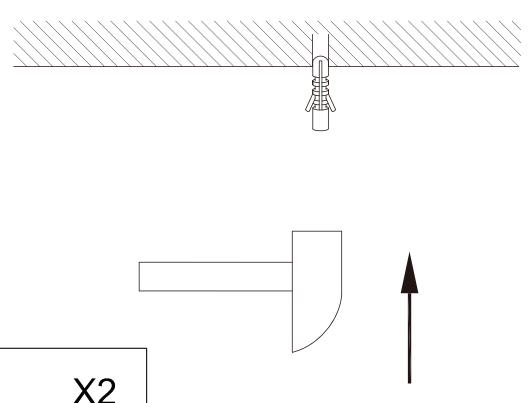

AKSHAN
5990972/00 Y2222406-2

LICHTQUELLE LIGHTING SOURCE	4W LED	INKLUSIVE INCLUDED	✓
	2 X GU10 Max.25W	NICHT INKLUSIVE NOT INCLUDED	✓
WERKZEUGE TOOLS		INKLUSIVE INCLUDED	
		NICHT INKLUSIVE NOT INCLUDED	✓
		NICHT NÖTIG NOT NECESSARY	
EISENWAREN HARDWARE		X 2 INKLUSIVE INCLUDED	✓
		X 2 NICHT INKLUSIVE NOT INCLUDED	
		X 1 NICHT NÖTIG NOT NECESSARY	

1

2

3