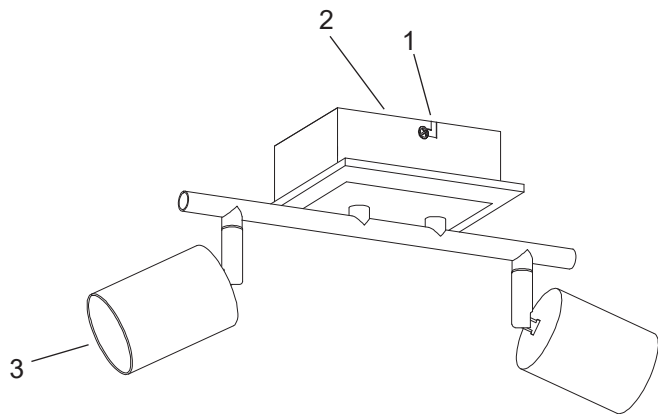

AKSHAN
5990972/00 Y2222406-2

LICHTQUELLE LIGHTING SOURCE	4W LED	INKLUSIVE INCLUDED	✓
	2 X GU10 Max.25W	NICHT INKLUSIVE NOT INCLUDED	✓
WERKZEUGE TOOLS		INKLUSIVE INCLUDED	
		NICHT INKLUSIVE NOT INCLUDED	✓
		NICHT NÖTIG NOT NECESSARY	
EISENWAREN HARDWARE		X 2 INKLUSIVE INCLUDED	✓
		X 2 NICHT INKLUSIVE NOT INCLUDED	
		X 1 NICHT NÖTIG NOT NECESSARY	