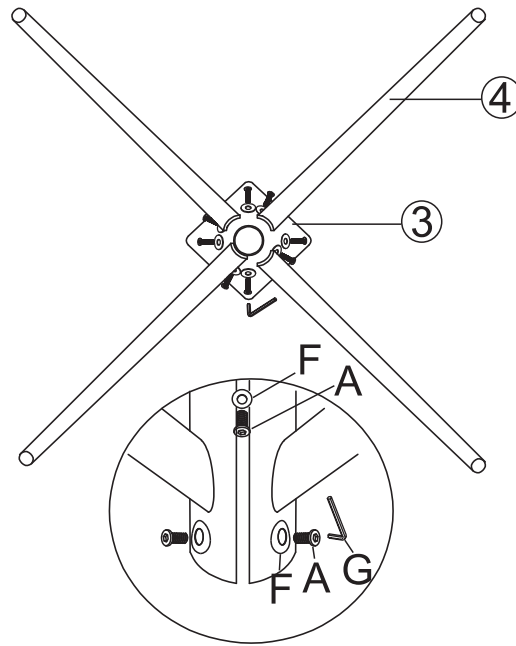

Nr. No.	ABMESSUNGEN SIZE	Menge Qty	KTN CTN
①	605*600*480mm	x1	1
②	160*160*25mm	x1	1
③	160*160*110mm	x1	1
④	470*70*40mm	x4	4

Eisenwaren / Hardware

A x 8	B x 4	C x 2	D x 2	E x 8	F x 8	G x 1
M8x16mm	M6x12mm	M6x20mm	M6x25mm	M6x18mm	M8x24mm	M5

1
A x 8

M8x16mm
F x 8

M8x24mm
G x 1

M5

2
B x 4

M6x12mm
E x 4

M6x18mm
G x 1

M5